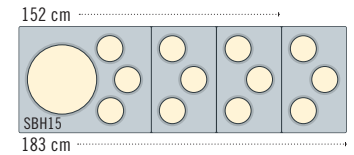

* Items are not NSF Listed

- 6 ft. models hold 5 full size Pans with Divider Bars.
- 5 ft. models hold 4 full size Pans with Divider Bars.

- Fractional Size Pans can be used in many variations with Divider Bars. Mix and match sizes to fit your needs.

Two Salad Bowl Holder models available, SBH18 and SBH15. Crock Holder, CPH3, holds 1.5 and 2.7 qt. crocks.

- 6 ft. models hold a Salad Bowl Holder and 3 ea. Crock Holders.
- 5 ft. models hold a Salad Bowl Holder and 2 ea. Crock Holders.