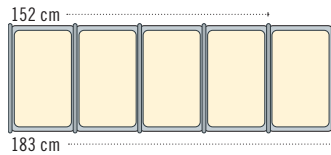

Made to Order Colors: Versa Food Bar, Work Table, Cart Tray Rails and End Table made to order colors are listed on previous page.

Connector Colors: Black (110), Bronze (146), Hot Red (158), Navy Blue (186), Kentucky Green (519).

* Items are not NSF Listed

- 6 ft. models hold 5 full size Pans with Divider Bars.
- 5 ft. models hold 4 full size Pans with Divider Bars.

- Fractional Size Pans can be used in many variations with Divider Bars. Mix and match sizes to fit your needs.