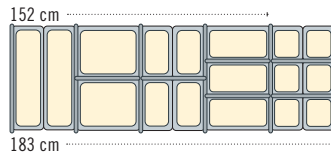

Keyboard Tray Color: Black (110).

Crock, Salad Bowl Holders Colors: White (148), Granite Gray (191), Sandstone (614)

Versa Food Bar is covered under U.S. Patent D 615,323 S and D 620,730. All other parts patent pending. Versa Cart is covered under U.S. Patent D 653,830 S. Buffet Camchiller is covered under U.S. Patent D 618,476 S.

* Items are not NSF Listed

- 6 ft. models hold 5 full size Pans with Divider Bars.
- 5 ft. models hold 4 full size Pans with Divider Bars.

- Fractional Size Pans can be used in many variations with Divider Bars. Mix and match sizes to fit your needs.