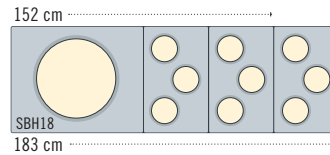

* Items are not NSF Listed

- 6 ft. models hold 5 full size Pans with Divider Bars.
- 5 ft. models hold 4 full size Pans with Divider Bars.

- Fractional Size Pans can be used in many variations with Divider Bars. Mix and match sizes to fit your needs.

Two Salad Bowl Holder models available, SBH18 and SBH15. Crock Holder, CPH3, holds 1.5 and 2.7 qt. crocks.

- 6 ft. models hold a Salad Bowl Holder and 3 ea. Crock Holders.
- 5 ft. models hold a Salad Bowl Holder and 2 ea. Crock Holders.