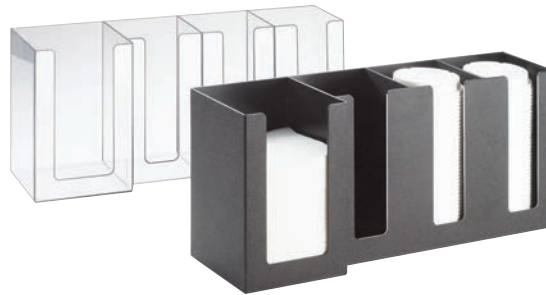

Classic Collection

Classic Napkin & Lid Organizer

Specify Color: Clear (12), Black (13).

ITEM	DESCRIPTION
375	13¼Wx5¼Dx8H

Classic Napkin, Lid, & Condiment Organizer

Hardware Not Included.

ITEM	DESCRIPTION
387-13	17½Wx5Dx8H

Classic Napkin, Lid, & Straw Organizer

Counter Top or Wall Mount. Hardware Not Included. Specify Color: Clear (12), Black (13).

ITEM	DESCRIPTION
298	4½Wx4½Dx8H
299	5¼Wx5¼Dx8H
787	4¼Wx4¼Dx6H

Classic Cup & Lid Organizer

Counter Top or Wall Mount. Hardware Not Included.

ITEM	DESCRIPTION
1013	13½Wx7¼Dx11½H

Classic Napkin & Lid Organizer

Specify Color: Clear (12), Black (13).

ITEM	DESCRIPTION
376	17½Wx5Dx8H

Classic Napkin Organizer

Specify Color: Clear (12), Black (13).

ITEM	NAPKIN SIZE
635	5Wx5H

Classic Napkin & Lid Organizer

ITEM	DESCRIPTION
377-12	26½Wx5Dx6H