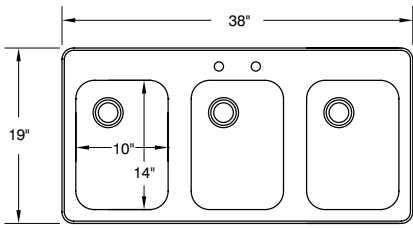

### FEATURES:

One piece **Deep Drawn** sink bowls measuring 10" x 14" x 10".  
Deck mounted faucet.  
Optional embossed and seamless drainboard(s).

### OPTIONAL:

**A-1:** Perforated cover for sink bowl

**A-16:** Perforated basket for sink bowl

**K-316-LUHA:** Add wrist handles

	Model #	Faucet Length/Type	# of Drbds.	Drbd. Size	Drainboard Location	Outside Dim. W x L	Cut Out Size W x L	Approx. Weight	Approx. Cu. Ft.
<b>1 COMP.</b>	DBS-1	6" Swing Spout	0	N/A	N/A	13" x 19"	12 1/4" x 18 1/4"	21 lbs.	3
<b>2 COMP.</b>	DBS-2	6" Swing Spout	0	N/A	N/A	25 1/2" x 19"	24 3/4" x 18 1/4"	26 lbs.	4
	DBS-3	12" Swing Spout	0	N/A	N/A	38" x 19"	37 1/4" x 18 1/4"	42 lbs.	9
	DBS-43L	12" Swing Spout	1	12"	Left	21 1/8" x 48 5/16"	17" x 47"	88 lbs.	10
<b>3 COMP.</b>	DBS-43R	12" Swing Spout	1	12"	Right	21 1/8" x 48 5/16"	17" x 47"	88 lbs.	10
	DBS-53C	12" Swing Spout	2	12"	Left & Right	21 1/8" x 60 5/16"	17" x 59"	100 lbs.	21
	DBS-63C	12" Swing Spout	2	18"	Left & Right	21 1/8" x 72 5/16"	17" x 71"	110 lbs.	24

L and R indicate sink location. "C" indicates sink is centered.

# DIMENSIONS and SPECIFICATIONS

TOL Overall: ± .500" Interior: ± .250"

ALL DIMENSIONS ARE TYPICAL

DBS-1

DBS-2

DBS-3

DBS-43R

DBS-43L