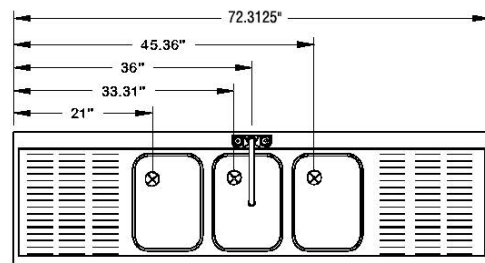

DIMENSIONS and SPECIFICATIONS

TOL Overall: ± .500" Interior: ± .250"

ALL DIMENSIONS ARE TYPICAL

DBS-1

DBS-2

DBS-63C