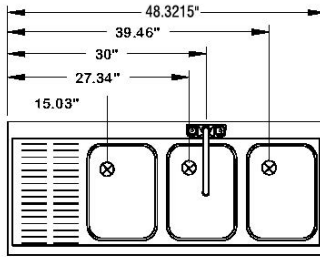

### FEATURES:

One piece **Deep Drawn** sink bowls measuring 10" x 14" x 10".  
Deck mounted faucet.  
Optional embossed and seamless drainboard(s).

### OPTIONAL:

**A-1:** Perforated cover for sink bowl

**A-16:** Perforated basket for sink bowl

**K-316-LUHA:** Add wrist handles

	Model #	Faucet Length/Type	# of Drbds.	Drbd. Size	Drainboard Location	Outside Dim. W x L	Cut Out Size W x L	Approx. Weight	Approx. Cu. Ft.
<b>1 COMP.</b>	DBS-1	6" Swing Spout	0	N/A	N/A	13" x 19"	12 1/4" x 18 1/4"	21 lbs.	3
<b>2 COMP.</b>	DBS-2	6" Swing Spout	0	N/A	N/A	25 1/2" x 19"	24 3/4" x 18 1/4"	26 lbs.	4
	DBS-3	12" Swing Spout	0	N/A	N/A	38" x 19"	37 1/4" x 18 1/4"	42 lbs.	9
	DBS-43L	12" Swing Spout	1	12"	Left	21 1/8" x 48 5/16"	17" x 47"	88 lbs.	10
<b>3 COMP.</b>	DBS-43R	12" Swing Spout	1	12"	Right	21 1/8" x 48 5/16"	17" x 47"	88 lbs.	10
	DBS-53C	12" Swing Spout	2	12"	Left & Right	21 1/8" x 60 5/16"	17" x 59"	100 lbs.	21
	DBS-63C	12" Swing Spout	2	18"	Left & Right	21 1/8" x 72 5/16"	17" x 71"	110 lbs.	24

L and R indicate sink location. "C" indicates sink is centered.

# DIMENSIONS and SPECIFICATIONS

TOL Overall: ± .500" Interior: ± .250"

ALL DIMENSIONS ARE TYPICAL

DBS-1

DBS-2

DBS-3

DBS-43R

DBS-43L