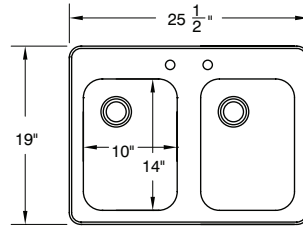

### FEATURES:

One piece **Deep Drawn** sink bowls measuring 10" x 14" x 10".  
Deck mounted faucet.  
Optional embossed and seamless drainboard(s).

### OPTIONAL:

**A-1:** Perforated cover for sink bowl

**A-16:** Perforated basket for sink bowl

**K-316-LUHA:** Add wrist handles

	Model #	Faucet Length/Type	# of Drbds.	Drbd. Size	Drainboard Location	Outside Dim. W x L	Cut Out Size W x L	Approx. Weight	Approx. Cu. Ft.
<b>1 COMP.</b>	DBS-1	6" Swing Spout	0	N/A	N/A	13" x 19"	12 1/4" x 18 1/4"	21 lbs.	3
<b>2 COMP.</b>	DBS-2	6" Swing Spout	0	N/A	N/A	25 1/2" x 19"	24 3/4" x 18 1/4"	26 lbs.	4
	DBS-3	12" Swing Spout	0	N/A	N/A	38" x 19"	37 1/4" x 18 1/4"	42 lbs.	9
	DBS-43L	12" Swing Spout	1	12"	Left	21 1/8" x 48 5/16"	17" x 47"	88 lbs.	10
<b>3 COMP.</b>	DBS-43R	12" Swing Spout	1	12"	Right	21 1/8" x 48 5/16"	17" x 47"	88 lbs.	10
	DBS-53C	12" Swing Spout	2	12"	Left & Right	21 1/8" x 60 5/16"	17" x 59"	100 lbs.	21
	DBS-63C	12" Swing Spout	2	18"	Left & Right	21 1/8" x 72 5/16"	17" x 71"	110 lbs.	24

L and R indicate sink location. "C" indicates sink is centered.

# DIMENSIONS and SPECIFICATIONS

TOL Overall: ± .500" Interior: ± .250"

ALL DIMENSIONS ARE TYPICAL

DBS-1

DBS-2

DBS-3

DBS-43R

DBS-43L