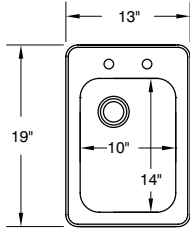

### FEATURES:

One piece **Deep Drawn** sink bowls measuring 10" x 14" x 10".  
Deck mounted faucet.  
Optional embossed and seamless drainboard(s).

### OPTIONAL:

**A-1:** Perforated cover for sink bowl

**A-16:** Perforated basket for sink bowl

**K-316-LUHA:** Add wrist handles

	Model #	Faucet Length/Type	# of Drbds.	Drbd. Size	Drainboard Location	Outside Dim. W x L	Cut Out Size W x L	Approx. Weight	Approx. Cu. Ft.
<b>1 COMP.</b>	DBS-1	6" Swing Spout	0	N/A	N/A	13" x 19"	12 1/4" x 18 1/4"	21 lbs.	3
<b>2 COMP.</b>	DBS-2	6" Swing Spout	0	N/A	N/A	25 1/2" x 19"	24 3/4" x 18 1/4"	26 lbs.	4
	DBS-3	12" Swing Spout	0	N/A	N/A	38" x 19"	37 1/4" x 18 1/4"	42 lbs.	9
	DBS-43L	12" Swing Spout	1	12"	Left	21 1/8" x 48 5/16"	17" x 47"	88 lbs.	10
<b>3 COMP.</b>	DBS-43R	12" Swing Spout	1	12"	Right	21 1/8" x 48 5/16"	17" x 47"	88 lbs.	10
	DBS-53C	12" Swing Spout	2	12"	Left & Right	21 1/8" x 60 5/16"	17" x 59"	100 lbs.	21
	DBS-63C	12" Swing Spout	2	18"	Left & Right	21 1/8" x 72 5/16"	17" x 71"	110 lbs.	24

L and R indicate sink location. "C" indicates sink is centered.

# DIMENSIONS and SPECIFICATIONS

TOL Overall: ± .500" Interior: ± .250"

ALL DIMENSIONS ARE TYPICAL

DBS-1

DBS-2

DBS-3

DBS-43R

DBS-43L