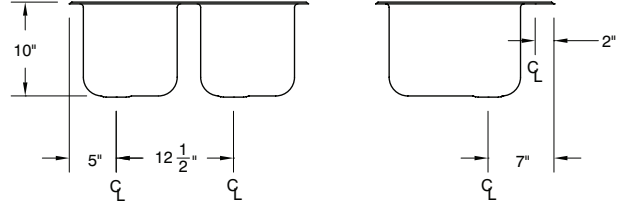

### OPTIONAL:

**A-1:** Perforated cover for sink bowl

**A-16:** Perforated basket for sink bowl

**K-316-LUHA:** Add wrist handles

	Model #	Faucet Length/Type	# of Drbds.	Drbd. Size	Drainboard Location	Outside Dim. W x L	Cut Out Size W x L	Approx. Weight	Approx. Cu. Ft.
<b>1 COMP.</b>	DBS-1	6" Swing Spout	0	N/A	N/A	13" x 19"	12 1/4" x 18 1/4"	21 lbs.	3
<b>2 COMP.</b>	DBS-2	6" Swing Spout	0	N/A	N/A	25 1/2" x 19"	24 3/4" x 18 1/4"	26 lbs.	4
	DBS-3	12" Swing Spout	0	N/A	N/A	38" x 19"	37 1/4" x 18 1/4"	42 lbs.	9
	DBS-43L	12" Swing Spout	1	12"	Left	21 1/8" x 48 5/16"	17" x 47"	88 lbs.	10
<b>3 COMP.</b>	DBS-43R	12" Swing Spout	1	12"	Right	21 1/8" x 48 5/16"	17" x 47"	88 lbs.	10
	DBS-53C	12" Swing Spout	2	12"	Left & Right	21 1/8" x 60 5/16"	17" x 59"	100 lbs.	21
	DBS-63C	12" Swing Spout	2	18"	Left & Right	21 1/8" x 72 5/16"	17" x 71"	110 lbs.	24

L and R indicate sink location. "C" indicates sink is centered.

# DIMENSIONS and SPECIFICATIONS

TOL Overall: ± .500" Interior: ± .250"

ALL DIMENSIONS ARE TYPICAL

DBS-1

DBS-2

DBS-3

DBS-43R

DBS-43L