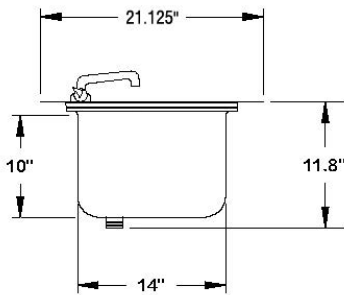

### FEATURES:

One piece **Deep Drawn** sink bowls measuring 10" x 14" x 10".  
Deck mounted faucet.  
Optional embossed and seamless drainboard(s).

### OPTIONAL:

**A-1:** Perforated cover for sink bowl

**A-16:** Perforated basket for sink bowl

**K-316-LUHA:** Add wrist handles

	Model #	Faucet Length/Type	# of Drbds.	Drbd. Size	Drainboard Location	Outside Dim. W x L	Cut Out Size W x L	Approx. Weight	Approx. Cu. Ft.
<b>1 COMP.</b>	DBS-1	6" Swing Spout	0	N/A	N/A	13" x 19"	12 1/4" x 18 1/4"	21 lbs.	3
<b>2 COMP.</b>	DBS-2	6" Swing Spout	0	N/A	N/A	25 1/2" x 19"	24 3/4" x 18 1/4"	26 lbs.	4
	DBS-3	12" Swing Spout	0	N/A	N/A	38" x 19"	37 1/4" x 18 1/4"	42 lbs.	9
	DBS-43L	12" Swing Spout	1	12"	Left	21 1/8" x 48 5/16"	17" x 47"	88 lbs.	10
<b>3 COMP.</b>	DBS-43R	12" Swing Spout	1	12"	Right	21 1/8" x 48 5/16"	17" x 47"	88 lbs.	10
	DBS-53C	12" Swing Spout	2	12"	Left & Right	21 1/8" x 60 5/16"	17" x 59"	100 lbs.	21
	DBS-63C	12" Swing Spout	2	18"	Left & Right	21 1/8" x 72 5/16"	17" x 71"	110 lbs.	24

L and R indicate sink location. "C" indicates sink is centered.

# DIMENSIONS and SPECIFICATIONS

TOL Overall: ± .500" Interior: ± .250"

ALL DIMENSIONS ARE TYPICAL

DBS-1

DBS-2

DBS-3

DBS-43R

DBS-43L