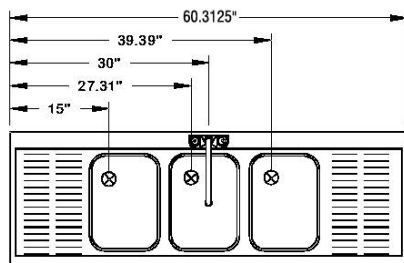

### FEATURES:

One piece **Deep Drawn** sink bowls measuring 10" x 14" x 10".  
Deck mounted faucet.  
Optional embossed and seamless drainboard(s).

### OPTIONAL:

**A-1:** Perforated cover for sink bowl

**A-16:** Perforated basket for sink bowl

**K-316-LUHA:** Add wrist handles

	Model #	Faucet Length/Type	# of Drbds.	Drbd. Size	Drainboard Location	Outside Dim. W x L	Cut Out Size W x L	Approx. Weight	Approx. Cu. Ft.
<b>1 COMP.</b>	DBS-1	6" Swing Spout	0	N/A	N/A	13" x 19"	12 1/4" x 18 1/4"	21 lbs.	3
<b>2 COMP.</b>	DBS-2	6" Swing Spout	0	N/A	N/A	25 1/2" x 19"	24 3/4" x 18 1/4"	26 lbs.	4
	DBS-3	12" Swing Spout	0	N/A	N/A	38" x 19"	37 1/4" x 18 1/4"	42 lbs.	9
	DBS-43L	12" Swing Spout	1	12"	Left	21 1/8" x 48 5/16"	17" x 47"	88 lbs.	10
<b>3 COMP.</b>	DBS-43R	12" Swing Spout	1	12"	Right	21 1/8" x 48 5/16"	17" x 47"	88 lbs.	10
	DBS-53C	12" Swing Spout	2	12"	Left & Right	21 1/8" x 60 5/16"	17" x 59"	100 lbs.	21
	DBS-63C	12" Swing Spout	2	18"	Left & Right	21 1/8" x 72 5/16"	17" x 71"	110 lbs.	24

L and R indicate sink location. "C" indicates sink is centered.

# DIMENSIONS and SPECIFICATIONS

TOL Overall: ± .500" Interior: ± .250"

ALL DIMENSIONS ARE TYPICAL

DBS-1

DBS-2

DBS-3

DBS-43R

DBS-43L