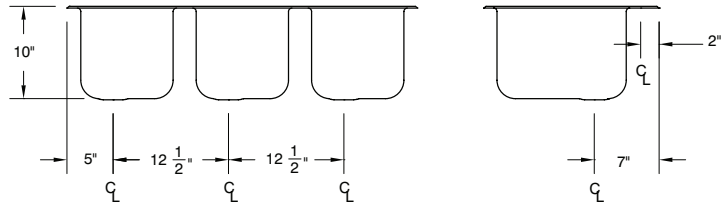

### OPTIONAL:

**A-1:** Perforated cover for sink bowl

**A-16:** Perforated basket for sink bowl

**K-316-LUHA:** Add wrist handles

	Model #	Faucet Length/Type	# of Drbds.	Drbd. Size	Drainboard Location	Outside Dim. W x L	Cut Out Size W x L	Approx. Weight	Approx. Cu. Ft.
<b>1 COMP.</b>	DBS-1	6" Swing Spout	0	N/A	N/A	13" x 19"	12 1/4" x 18 1/4"	21 lbs.	3
<b>2 COMP.</b>	DBS-2	6" Swing Spout	0	N/A	N/A	25 1/2" x 19"	24 3/4" x 18 1/4"	26 lbs.	4
	DBS-3	12" Swing Spout	0	N/A	N/A	38" x 19"	37 1/4" x 18 1/4"	42 lbs.	9
	DBS-43L	12" Swing Spout	1	12"	Left	21 1/8" x 48 5/16"	17" x 47"	88 lbs.	10
<b>3 COMP.</b>	DBS-43R	12" Swing Spout	1	12"	Right	21 1/8" x 48 5/16"	17" x 47"	88 lbs.	10
	DBS-53C	12" Swing Spout	2	12"	Left & Right	21 1/8" x 60 5/16"	17" x 59"	100 lbs.	21
	DBS-63C	12" Swing Spout	2	18"	Left & Right	21 1/8" x 72 5/16"	17" x 71"	110 lbs.	24

L and R indicate sink location. "C" indicates sink is centered.

# DIMENSIONS and SPECIFICATIONS

TOL Overall: ± .500" Interior: ± .250"

ALL DIMENSIONS ARE TYPICAL

DBS-1

DBS-2

DBS-3

DBS-43R

DBS-43L