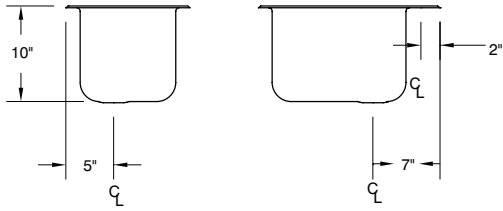

### OPTIONAL:

**A-1:** Perforated cover for sink bowl

**A-16:** Perforated basket for sink bowl

**K-316-LUHA:** Add wrist handles

	Model #	Faucet Length/Type	# of Drbds.	Drbd. Size	Drainboard Location	Outside Dim. W x L	Cut Out Size W x L	Approx. Weight	Approx. Cu. Ft.
<b>1 COMP.</b>	DBS-1	6" Swing Spout	0	N/A	N/A	13" x 19"	12 1/4" x 18 1/4"	21 lbs.	3
<b>2 COMP.</b>	DBS-2	6" Swing Spout	0	N/A	N/A	25 1/2" x 19"	24 3/4" x 18 1/4"	26 lbs.	4
	DBS-3	12" Swing Spout	0	N/A	N/A	38" x 19"	37 1/4" x 18 1/4"	42 lbs.	9
	DBS-43L	12" Swing Spout	1	12"	Left	21 1/8" x 48 5/16"	17" x 47"	88 lbs.	10
<b>3 COMP.</b>	DBS-43R	12" Swing Spout	1	12"	Right	21 1/8" x 48 5/16"	17" x 47"	88 lbs.	10
	DBS-53C	12" Swing Spout	2	12"	Left & Right	21 1/8" x 60 5/16"	17" x 59"	100 lbs.	21
	DBS-63C	12" Swing Spout	2	18"	Left & Right	21 1/8" x 72 5/16"	17" x 71"	110 lbs.	24

L and R indicate sink location. "C" indicates sink is centered.

# DIMENSIONS and SPECIFICATIONS

TOL Overall: ± .500" Interior: ± .250"

ALL DIMENSIONS ARE TYPICAL

DBS-1

DBS-2

DBS-3

DBS-43R

DBS-43L