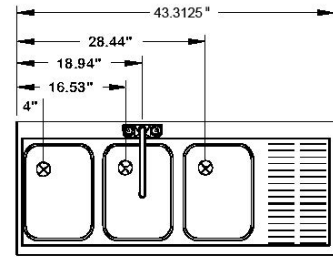

### FEATURES:

One piece **Deep Drawn** sink bowls measuring 10" x 14" x 10".  
Deck mounted faucet.  
Optional embossed and seamless drainboard(s).

### OPTIONAL:

**A-1:** Perforated cover for sink bowl

**A-16:** Perforated basket for sink bowl

**K-316-LUHA:** Add wrist handles

	Model #	Faucet Length/Type	# of Drbds.	Drbd. Size	Drainboard Location	Outside Dim. W x L	Cut Out Size W x L	Approx. Weight	Approx. Cu. Ft.
<b>1 COMP.</b>	DBS-1	6" Swing Spout	0	N/A	N/A	13" x 19"	12 1/4" x 18 1/4"	21 lbs.	3
<b>2 COMP.</b>	DBS-2	6" Swing Spout	0	N/A	N/A	25 1/2" x 19"	24 3/4" x 18 1/4"	26 lbs.	4
	DBS-3	12" Swing Spout	0	N/A	N/A	38" x 19"	37 1/4" x 18 1/4"	42 lbs.	9
	DBS-43L	12" Swing Spout	1	12"	Left	21 1/8" x 48 5/16"	17" x 47"	88 lbs.	10
<b>3 COMP.</b>	DBS-43R	12" Swing Spout	1	12"	Right	21 1/8" x 48 5/16"	17" x 47"	88 lbs.	10
	DBS-53C	12" Swing Spout	2	12"	Left & Right	21 1/8" x 60 5/16"	17" x 59"	100 lbs.	21
	DBS-63C	12" Swing Spout	2	18"	Left & Right	21 1/8" x 72 5/16"	17" x 71"	110 lbs.	24

L and R indicate sink location. "C" indicates sink is centered.

# DIMENSIONS and SPECIFICATIONS

TOL Overall: ± .500" Interior: ± .250"

ALL DIMENSIONS ARE TYPICAL

DBS-1

DBS-2

DBS-3

DBS-43R

DBS-43L