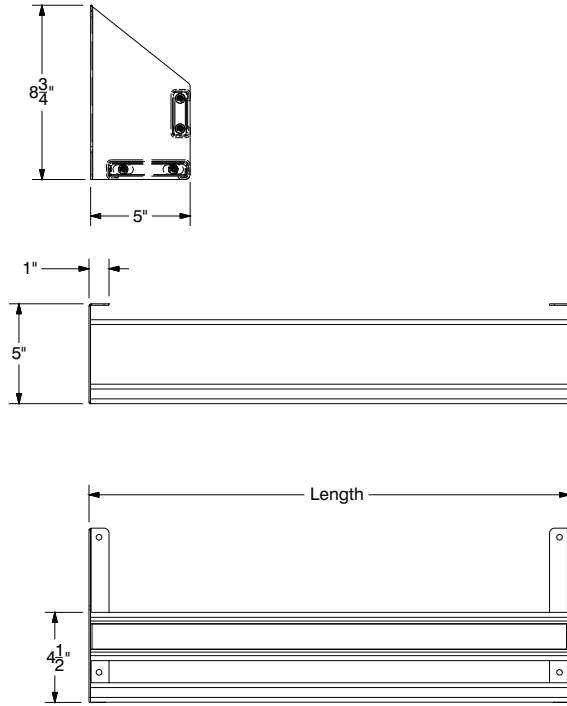

STAINLESS STEEL SPEED RAILS:

Keyhole installation.

Available in lengths from 1 ft. to 8 ft. long.

PRSSR-24 Shown

Single Tier

Model #	Length	Bottle Capacity	Wt.
PRSSR-12	12"	3	4 lbs.
PRSSR-16	16"	4	5 lbs.
PRSSR-18	18"	4	5 lbs.
PRSSR-24	24"	6	6 lbs.
PRSSR-30	30"	7	7 lbs.
PRSSR-36	36"	9	7 lbs.
PRSSR-42	42"	10	8 lbs.
PRSSR-48	48"	12	8 lbs.
PRSSR-54	54"	13	9 lbs.
PRSSR-60	60"	15	10 lbs.
PRSSR-72	72"	18	12 lbs.
PRSSR-84	84"	21	14 lbs.
PRSSR-96	96"	24	16 lbs.

S/S SPEED RAILS w/ LOCKING COVER:

Keyhole installation.

Available in lengths from 1 ft. to 4 ft. long.

Includes stainless steel cover with keyed pad lock.

Single Tier

Model #	Length	Bottle Capacity	Wt.
PRSSR-12-LC	12"	3	8 lbs.
PRSSR-16-LC	16"	4	10 lbs.
PRSSR-18-LC	18"	4	10 lbs.
PRSSR-24-LC	24"	6	12 lbs.
PRSSR-30-LC	30"	7	14 lbs.
PRSSR-36-LC	36"	9	14 lbs.
PRSSR-42-LC	42"	10	16 lbs.
PRSSR-48-LC	48"	12	16 lbs.

PRSSR-24-LC Shown

HANG-ON S/S SPEED RAILS:

Designed to hang-on the first tier of any PRSSR series speed rails.

Doubles liquor storage.

Removable.

PRHSR-30 Shown

Model #	Length	Bottle Capacity	Wt.
PRHSR-12	12"	3	4 lbs.
PRHSR-16	16"	4	4 lbs.
PRHSR-18	18"	4	4 lbs.
PRHSR-24	24"	6	5 lbs.
PRHSR-30	30"	7	6 lbs.
PRHSR-36	36"	9	6 lbs.
PRHSR-42	42"	10	7 lbs.
PRHSR-48	48"	12	7 lbs.

For Smart Fabrication™ Quotes:

Email: smartfab@advancetabco.com or Fax: 631-586-2933

DIMENSIONS and SPECIFICATIONS

TOL Overall: $\pm .500"$ Interior: $\pm .250"$

ALL DIMENSIONS ARE TYPICAL

PRSSR Series

PRDSR Series