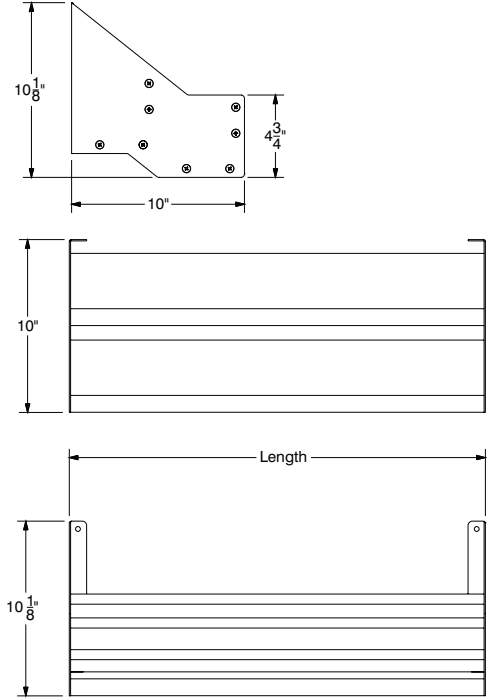

STAINLESS STEEL SPEED RAILS:

Keyhole installation.

Available in lengths from 1 ft. to 8 ft. long.

PRSSR-24 Shown

Single Tier

Model #	Length	Bottle Capacity	Wt.
PRSSR-12	12"	3	4 lbs.
PRSSR-16	16"	4	5 lbs.
PRSSR-18	18"	4	5 lbs.
PRSSR-24	24"	6	6 lbs.
PRSSR-30	30"	7	7 lbs.
PRSSR-36	36"	9	7 lbs.
PRSSR-42	42"	10	8 lbs.
PRSSR-48	48"	12	8 lbs.
PRSSR-54	54"	13	9 lbs.
PRSSR-60	60"	15	10 lbs.
PRSSR-72	72"	18	12 lbs.
PRSSR-84	84"	21	14 lbs.
PRSSR-96	96"	24	16 lbs.

S/S SPEED RAILS w/ LOCKING COVER:

Keyhole installation.

Available in lengths from 1 ft. to 4 ft. long.

Includes stainless steel cover with keyed pad lock.

Single Tier

Model #	Length	Bottle Capacity	Wt.
PRSSR-12-LC	12"	3	8 lbs.
PRSSR-16-LC	16"	4	10 lbs.
PRSSR-18-LC	18"	4	10 lbs.
PRSSR-24-LC	24"	6	12 lbs.
PRSSR-30-LC	30"	7	14 lbs.
PRSSR-36-LC	36"	9	14 lbs.
PRSSR-42-LC	42"	10	16 lbs.
PRSSR-48-LC	48"	12	16 lbs.

PRSSR-24-LC Shown

HANG-ON S/S SPEED RAILS:

Designed to hang-on the first tier of any PRSSR series speed rails.

Doubles liquor storage.

Removable.

PRHSR-30 Shown

Model #	Length	Bottle Capacity	Wt.
PRHSR-12	12"	3	4 lbs.
PRHSR-16	16"	4	4 lbs.
PRHSR-18	18"	4	4 lbs.
PRHSR-24	24"	6	5 lbs.
PRHSR-30	30"	7	6 lbs.
PRHSR-36	36"	9	6 lbs.
PRHSR-42	42"	10	7 lbs.
PRHSR-48	48"	12	7 lbs.

For Smart Fabrication™ Quotes:

Email: smartfab@advancetabco.com or Fax: 631-586-2933

DIMENSIONS and SPECIFICATIONS

TOL Overall: $\pm .500"$ Interior: $\pm .250"$

ALL DIMENSIONS ARE TYPICAL

PRSSR Series

PRDSR Series