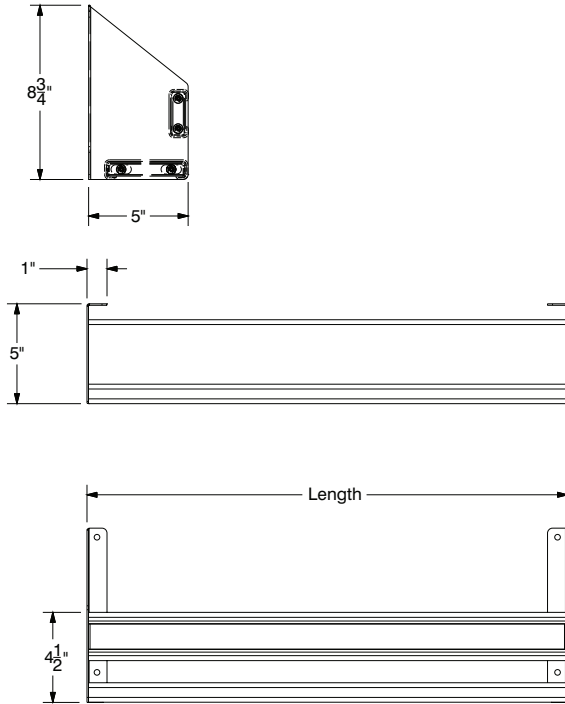

STAINLESS STEEL SPEED RAILS:

Keyhole installation.

Available in lengths from 1 ft. to 8 ft. long.

PRSSR-24 Shown

Single Tier

Model #	Length	Bottle Capacity	Wt.
PRSSR-12	12"	3	4 lbs.
PRSSR-16	16"	4	5 lbs.
PRSSR-18	18"	4	5 lbs.
PRSSR-24	24"	6	6 lbs.
PRSSR-30	30"	7	7 lbs.
PRSSR-36	36"	9	7 lbs.
PRSSR-42	42"	10	8 lbs.
PRSSR-48	48"	12	8 lbs.
PRSSR-54	54"	13	9 lbs.
PRSSR-60	60"	15	10 lbs.
PRSSR-72	72"	18	12 lbs.
PRSSR-84	84"	21	14 lbs.
PRSSR-96	96"	24	16 lbs.

S/S SPEED RAILS w/ LOCKING COVER:

Keyhole installation.

Available in lengths from 1 ft. to 4 ft. long.

Includes stainless steel cover with keyed pad lock.

Single Tier

Model #	Length	Bottle Capacity	Wt.
PRSSR-12-LC	12"	3	8 lbs.
PRSSR-16-LC	16"	4	10 lbs.
PRSSR-18-LC	18"	4	10 lbs.
PRSSR-24-LC	24"	6	12 lbs.
PRSSR-30-LC	30"	7	14 lbs.
PRSSR-36-LC	36"	9	14 lbs.
PRSSR-42-LC	42"	10	16 lbs.
PRSSR-48-LC	48"	12	16 lbs.

PRSSR-24-LC Shown

HANG-ON S/S SPEED RAILS:

Designed to hang-on the first tier of any PRSSR series speed rails.

Doubles liquor storage.

Removable.

PRHSR-30 Shown

Model #	Length	Bottle Capacity	Wt.
PRHSR-12	12"	3	4 lbs.
PRHSR-16	16"	4	4 lbs.
PRHSR-18	18"	4	4 lbs.
PRHSR-24	24"	6	5 lbs.
PRHSR-30	30"	7	6 lbs.
PRHSR-36	36"	9	6 lbs.
PRHSR-42	42"	10	7 lbs.
PRHSR-48	48"	12	7 lbs.

For Smart Fabrication™ Quotes:

Email: smartfab@advancetabco.com or Fax: 631-586-2933

DIMENSIONS and SPECIFICATIONS

TOL Overall: $\pm .500"$ Interior: $\pm .250"$

ALL DIMENSIONS ARE TYPICAL

PRSSR Series

PRDSR Series