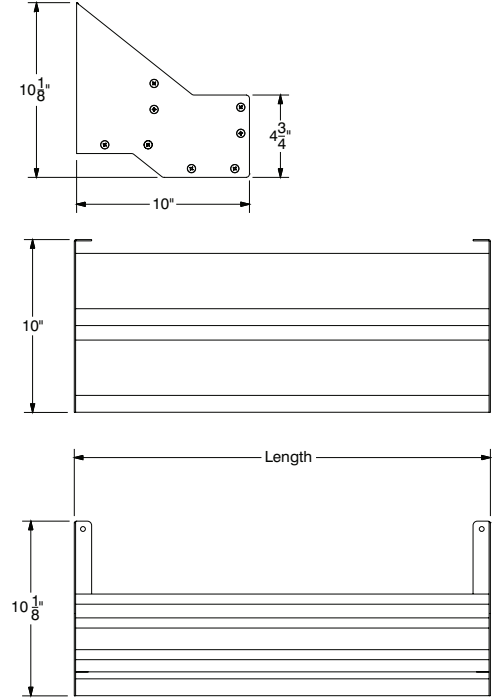

STAINLESS STEEL SPEED RAILS:

Keyhole installation.

Available in lengths from 1 ft. to 8 ft. long.

PRSSR-24 Shown

Single Tier

Model #	Length	Bottle Capacity	Wt.
PRSSR-12	12"	3	4 lbs.
PRSSR-16	16"	4	5 lbs.
PRSSR-18	18"	4	5 lbs.
PRSSR-24	24"	6	6 lbs.
PRSSR-30	30"	7	7 lbs.
PRSSR-36	36"	9	7 lbs.
PRSSR-42	42"	10	8 lbs.
PRSSR-48	48"	12	8 lbs.
PRSSR-54	54"	13	9 lbs.
PRSSR-60	60"	15	10 lbs.
PRSSR-72	72"	18	12 lbs.
PRSSR-84	84"	21	14 lbs.
PRSSR-96	96"	24	16 lbs.

S/S SPEED RAILS w/ LOCKING COVER:

Keyhole installation.

Available in lengths from 1 ft. to 4 ft. long.

Includes stainless steel cover with keyed pad lock.

Single Tier

Model #	Length	Bottle Capacity	Wt.
PRSSR-12-LC	12"	3	8 lbs.
PRSSR-16-LC	16"	4	10 lbs.
PRSSR-18-LC	18"	4	10 lbs.
PRSSR-24-LC	24"	6	12 lbs.
PRSSR-30-LC	30"	7	14 lbs.
PRSSR-36-LC	36"	9	14 lbs.
PRSSR-42-LC	42"	10	16 lbs.
PRSSR-48-LC	48"	12	16 lbs.

PRSSR-24-LC Shown

HANG-ON S/S SPEED RAILS:

Designed to hang-on the first tier of any PRSSR series speed rails.

Doubles liquor storage.

Removable.

PRHSR-30 Shown

Model #	Length	Bottle Capacity	Wt.
PRHSR-12	12"	3	4 lbs.
PRHSR-16	16"	4	4 lbs.
PRHSR-18	18"	4	4 lbs.
PRHSR-24	24"	6	5 lbs.
PRHSR-30	30"	7	6 lbs.
PRHSR-36	36"	9	6 lbs.
PRHSR-42	42"	10	7 lbs.
PRHSR-48	48"	12	7 lbs.

For Smart Fabrication™ Quotes:

Email: smartfab@advancetabco.com or Fax: 631-586-2933

DIMENSIONS and SPECIFICATIONS

TOL Overall: $\pm .500"$ Interior: $\pm .250"$

ALL DIMENSIONS ARE TYPICAL

PRSSR Series

PRDSR Series