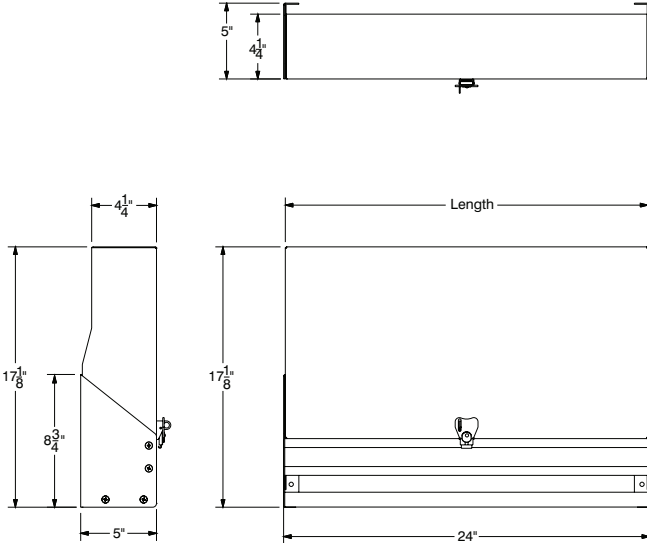

PRSSR LC Series