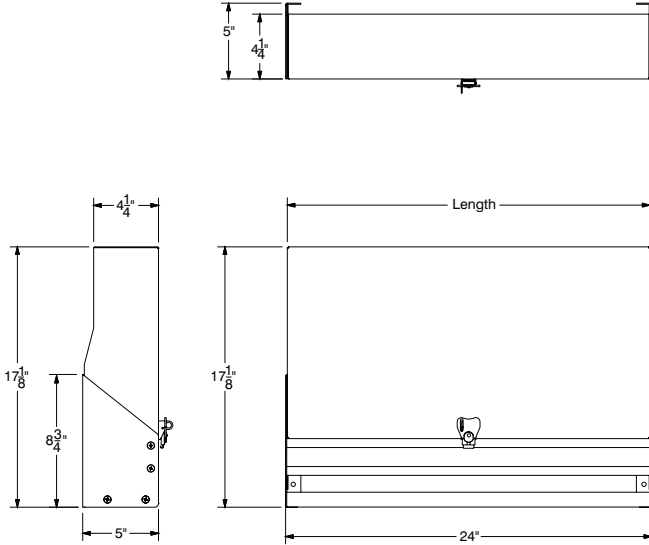

PRSSR LC Series