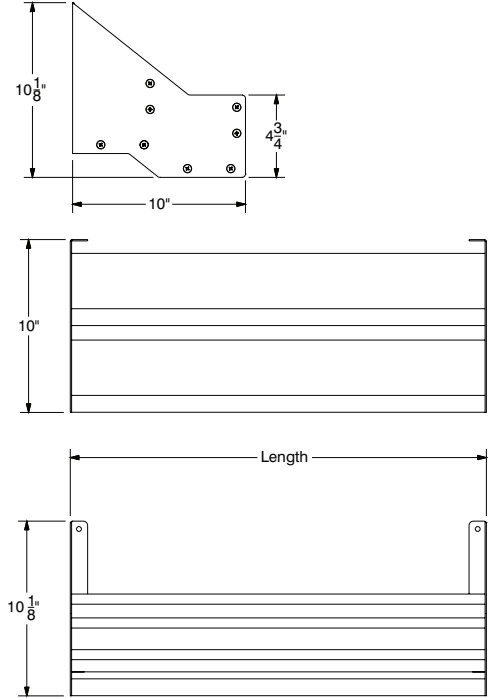

STAINLESS STEEL SPEED RAILS:

Keyhole installation.

Available in lengths from 1 ft. to 8 ft. long.

PRSSR-24 Shown

Single Tier

Model #	Length	Bottle Capacity	Wt.
PRSSR-12	12"	3	4 lbs.
PRSSR-16	16"	4	5 lbs.
PRSSR-18	18"	4	5 lbs.
PRSSR-24	24"	6	6 lbs.
PRSSR-30	30"	7	7 lbs.
PRSSR-36	36"	9	7 lbs.
PRSSR-42	42"	10	8 lbs.
PRSSR-48	48"	12	8 lbs.
PRSSR-54	54"	13	9 lbs.
PRSSR-60	60"	15	10 lbs.
PRSSR-72	72"	18	12 lbs.
PRSSR-84	84"	21	14 lbs.
PRSSR-96	96"	24	16 lbs.

S/S SPEED RAILS w/ LOCKING COVER:

Keyhole installation.

Available in lengths from 1 ft. to 4 ft. long.

Includes stainless steel cover with keyed pad lock.

Single Tier

Model #	Length	Bottle Capacity	Wt.
PRSSR-12-LC	12"	3	8 lbs.
PRSSR-16-LC	16"	4	10 lbs.
PRSSR-18-LC	18"	4	10 lbs.
PRSSR-24-LC	24"	6	12 lbs.
PRSSR-30-LC	30"	7	14 lbs.
PRSSR-36-LC	36"	9	14 lbs.
PRSSR-42-LC	42"	10	16 lbs.
PRSSR-48-LC	48"	12	16 lbs.

PRSSR-24-LC Shown

HANG-ON S/S SPEED RAILS:

Designed to hang-on the first tier of any PRSSR series speed rails.

Doubles liquor storage.

Removable.

PRHSR-30 Shown

Model #	Length	Bottle Capacity	Wt.
PRHSR-12	12"	3	4 lbs.
PRHSR-16	16"	4	4 lbs.
PRHSR-18	18"	4	4 lbs.
PRHSR-24	24"	6	5 lbs.
PRHSR-30	30"	7	6 lbs.
PRHSR-36	36"	9	6 lbs.
PRHSR-42	42"	10	7 lbs.
PRHSR-48	48"	12	7 lbs.

For Smart Fabrication™ Quotes:

Email: smartfab@advancetabco.com or Fax: 631-586-2933

DIMENSIONS and SPECIFICATIONS

TOL Overall: ± .500" Interior: ± .250"

ALL DIMENSIONS ARE TYPICAL

PRSSR Series

PRDSR Series