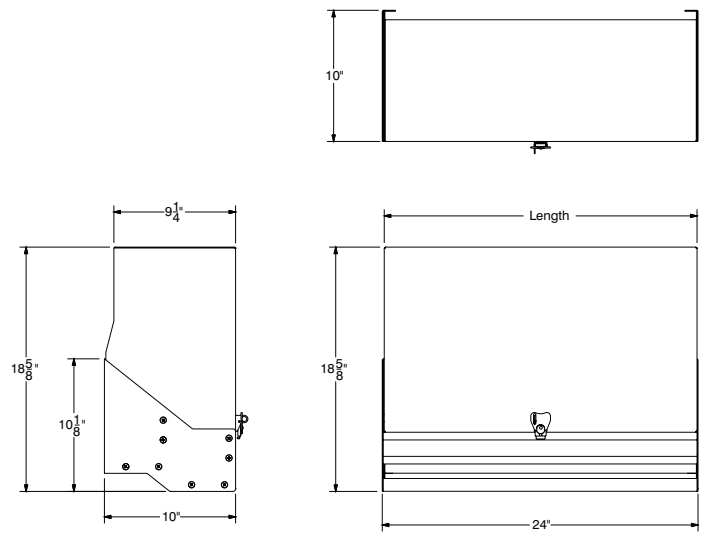

PRDSR LC Series