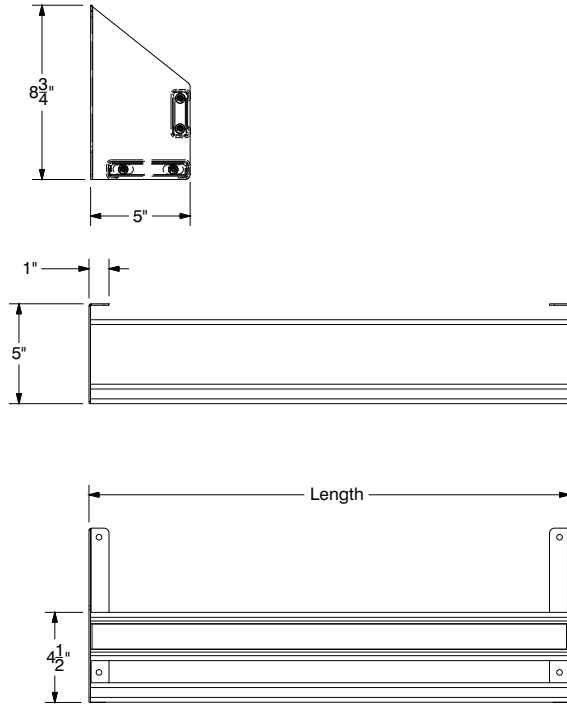

STAINLESS STEEL SPEED RAILS:

Keyhole installation.

Available in lengths from 1 ft. to 8 ft. long.

PRSSR-24 Shown

Single Tier

Model #	Length	Bottle Capacity	Wt.
PRSSR-12	12"	3	4 lbs.
PRSSR-16	16"	4	5 lbs.
PRSSR-18	18"	4	5 lbs.
PRSSR-24	24"	6	6 lbs.
PRSSR-30	30"	7	7 lbs.
PRSSR-36	36"	9	7 lbs.
PRSSR-42	42"	10	8 lbs.
PRSSR-48	48"	12	8 lbs.
PRSSR-54	54"	13	9 lbs.
PRSSR-60	60"	15	10 lbs.
PRSSR-72	72"	18	12 lbs.
PRSSR-84	84"	21	14 lbs.
PRSSR-96	96"	24	16 lbs.

S/S SPEED RAILS w/ LOCKING COVER:

Keyhole installation.

Available in lengths from 1 ft. to 4 ft. long.

Includes stainless steel cover with keyed pad lock.

Single Tier

Model #	Length	Bottle Capacity	Wt.
PRSSR-12-LC	12"	3	8 lbs.
PRSSR-16-LC	16"	4	10 lbs.
PRSSR-18-LC	18"	4	10 lbs.
PRSSR-24-LC	24"	6	12 lbs.
PRSSR-30-LC	30"	7	14 lbs.
PRSSR-36-LC	36"	9	14 lbs.
PRSSR-42-LC	42"	10	16 lbs.
PRSSR-48-LC	48"	12	16 lbs.

PRSSR-24-LC Shown

HANG-ON S/S SPEED RAILS:

Designed to hang-on the first tier of any PRSSR series speed rails.

Doubles liquor storage.

Removable.

PRHSR-30 Shown

Model #	Length	Bottle Capacity	Wt.
PRHSR-12	12"	3	4 lbs.
PRHSR-16	16"	4	4 lbs.
PRHSR-18	18"	4	4 lbs.
PRHSR-24	24"	6	5 lbs.
PRHSR-30	30"	7	6 lbs.
PRHSR-36	36"	9	6 lbs.
PRHSR-42	42"	10	7 lbs.
PRHSR-48	48"	12	7 lbs.

For Smart Fabrication™ Quotes:

Email: smartfab@advancetabco.com or Fax: 631-586-2933

DIMENSIONS and SPECIFICATIONS

TOL Overall: ± .500" Interior: ± .250"

ALL DIMENSIONS ARE TYPICAL

PRSSR Series

PRDSR Series