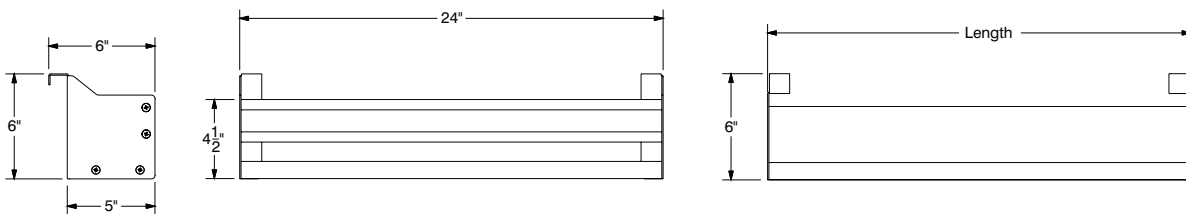

PRHSR Series

ADVANCE TABCO is constantly engaged in a program of improving our products. Therefore, we reserve the right to change specifications without prior notice.

© ADVANCE TABCO, SEPTEMBER 2015