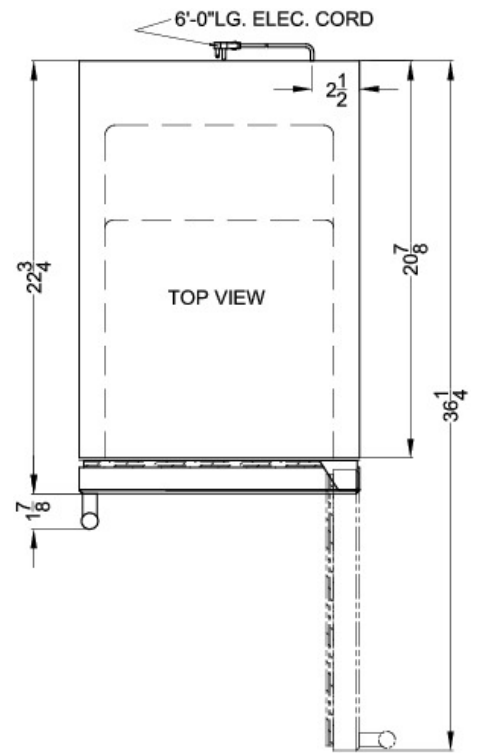

## SCR1536B

33.88" x 14.75" x 22.75" (H x W x D)

15" wide glass door beverage cooler for built-in or freestanding use, with digital controls and LED light

### Highlights:

Just under 15" wide for an easy fit, with a flush back design to save space

Flexible design allows built-in or freestanding use under counters

Digital thermostat offers precise and convenient temperature control

## Specifications:

Height	33.88"
Width	14.75"
Depth	22.75"
Capacity	2.94 cu.ft.
Ext Depth with Handle	24.63"
Weight	77.0 lbs.
US Electrical Safety	ETL
Energy Usage/Year	368.0 kWh/year
Voltage/Frequency	115 V AC/60 Hz
Amps	1.2
Canadian Electrical Safety	ETL-C
Reversible	Yes
Door Swing	RHD
Shelf Quantity	3
Shelf Type	Chrome
Defrost Type	Automatic
Depth with door at 90°	36.25"
Light	true
Thermostat Type	Digital
High Side PSI	270.0
Low Side PSI	103.0
Level Legs Quantity	4
Freon Oz	1.4
Freon Type	R134a
Parts/Labor Warranty	1 Year
Compressor Warranty	5 Years