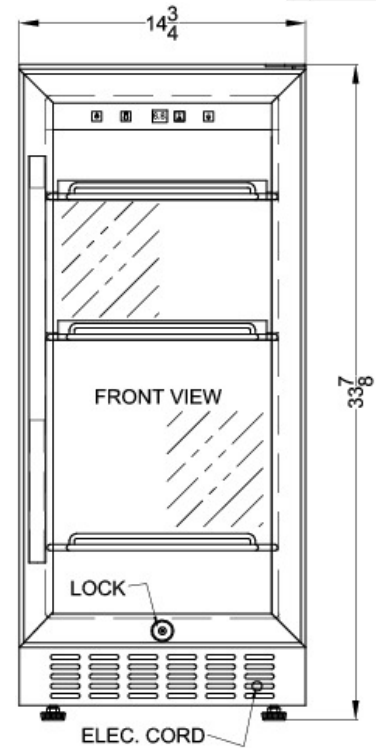

## SCR1536B

33.88" x 14.75" x 22.75" (H x W x D)

15" wide glass door beverage cooler for built-in or freestanding use, with digital controls and LED light

### Highlights:

Just under 15" wide for an easy fit, with a flush back design to save space

Flexible design allows built-in or freestanding use under counters

Digital thermostat offers precise and convenient temperature control

Factory-installed lock provides security you can count on

Built-in capable	Make the best use of space by installing your appliance under the counter
Fully finished black cabinet	Allows the unit to be used freestanding
Glass door with stainless steel trim	Provides a full display of stored contents with a heat-safe double tempered design
Factory installed lock	Keyed security on the door
Digital thermostat	Electronic controls for precise temperature management.
Digital display	Temperature readout can be shown in Celsius or Fahrenheit
LED lighting	Gentle illumination with an on/off switch
Automatic defrost	Reduced maintenance with the convenience of auto defrost
Adjustable chrome shelves	Rearrange interior space to accommodate all sizes or remove shelves for simple cleanup
Reversible door	Keep your options flexible with a reversible door that is easy to switch when your arrangement changes

## Specifications:

Height	33.88"
Width	14.75"
Depth	22.75"
Capacity	2.94 cu.ft.
Ext Depth with Handle	24.63"
Weight	77.0 lbs.
US Electrical Safety	ETL
Energy Usage/Year	368.0 kWh/year
Voltage/Frequency	115 V AC/60 Hz
Amps	1.2
Canadian Electrical Safety	ETL-C
Reversible	Yes
Door Swing	RHD
Shelf Quantity	3
Shelf Type	Chrome
Defrost Type	Automatic
Depth with door at 90°	36.25"
Light	true
Thermostat Type	Digital
High Side PSI	270.0
Low Side PSI	103.0
Level Legs Quantity	4
Freon Oz	1.4
Freon Type	R134a
Parts/Labor Warranty	1 Year
Compressor Warranty	5 Years