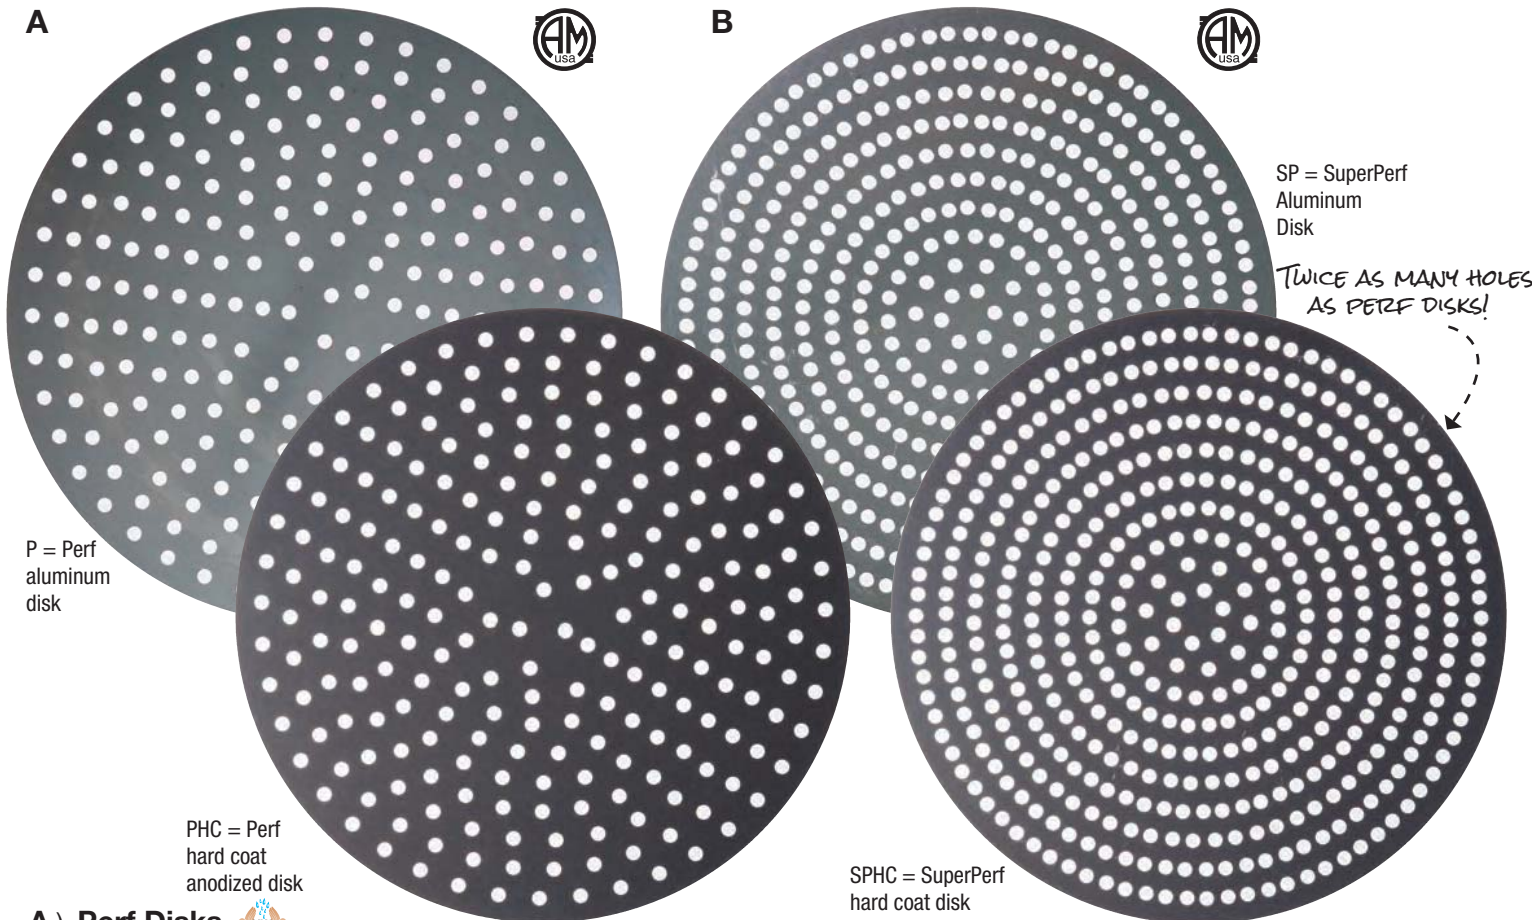

A

B

P = Perf aluminum disk

PHC = Perf hard coat anodized disk

SPHC = SuperPerf hard coat disk

SP = SuperPerf Aluminum Disk

TWICE AS MANY HOLES AS PERF DISKS!

**A) Perf Disks**

Manufactured from 18 ga. 1 mm aluminum, Perforated Disks can produce a more evenly baked crust by allowing for more air circulation. The edges of the disks and the edges of the holes are unfinished and may be sharp. Holes 3/8" (9.5 mm) Diameter.

**B) SuperPerf Disks**

**SuperPerf Disk - Aluminum (SP)**

Disk Size	Item No.	Description	Pack	Cu. Ft.	Wt.	List Price
7" Dia. (17.8 cm)	18907SP	72 Holes	24	0.19	5	5.20 Ea
8" Dia. (20.3 cm)	18908SP	114 Holes	24	0.19	6	5.30 Ea
9" Dia. (22.9 cm)	18909SP	114 Holes	24	0.19	7	5.50 Ea
10" Dia. (25.4 cm)	18910SP	164 Holes	24	0.28	8	5.80 Ea
11" Dia. (27.9 cm)	18911SP	226 Holes	24	0.28	9	6.40 Ea
12" Dia. (30.5 cm)	18912SP	226 Holes	24	0.39	11	7.20 Ea
13" Dia. (33 cm)	18913SP	292 Holes	24	0.39	13	7.70 Ea
14" Dia. (35.5 cm)	18914SP	370 Holes	24	0.52	15	8.70 Ea
15" Dia. (38.1 cm)	18915SP	370 Holes	24	0.52	17	9.60 Ea
16" Dia. (40.6 cm)	18916SP	456 Holes	24	0.67	19	10.70 Ea
17" Dia. (43.2 cm)	18917SP	550 Holes	24	0.67	22	12.10 Ea
18" Dia. (45.7 cm)	18918SP	550 Holes	24	0.93	24	13.10 Ea
19" Dia. (48.2 cm)	18919SP	652 Holes	24	0.93	27	14.50 Ea
20" Dia. (50.8 cm)	18920SP	758 Holes	24	0.93	30	16.00 Ea