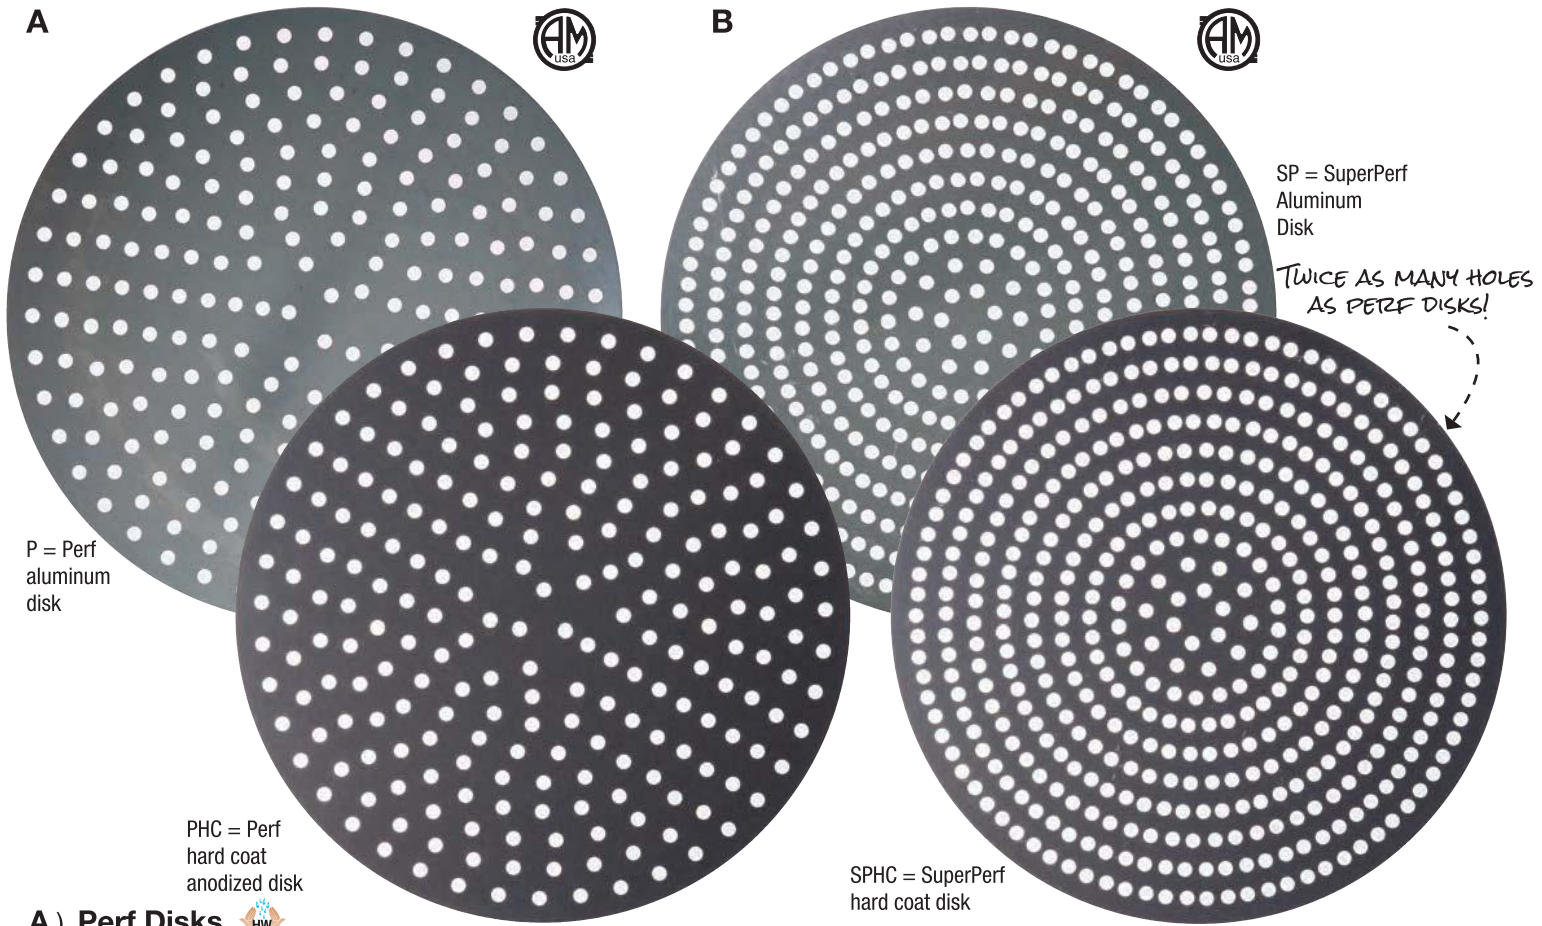

A

B

P = Perf aluminum disk

PHC = Perf hard coat anodized disk

SPHC = SuperPerf hard coat disk

SP = SuperPerf Aluminum Disk

TWICE AS MANY HOLES AS PERF DISKS!

A) Perf Disks

Manufactured from 18 ga. 1 mm aluminum, Perforated Disks can produce a more evenly baked crust by allowing for more air circulation. The edges of the disks and the edges of the holes are unfinished and may be sharp. Holes 3/8" (9.5 mm) Diameter.

B) SuperPerf Disks

SuperPerf Disk - Aluminum (SP)

Disk Size	Item No.	Description	Pack	Cu. Ft.	Wt.	List Price
7" Dia. (17.8 cm)	18907SP	72 Holes	24	0.19	5	5.20 Ea
8" Dia. (20.3 cm)	18908SP	114 Holes	24	0.19	6	5.30 Ea
9" Dia. (22.9 cm)	18909SP	114 Holes	24	0.19	7	5.50 Ea
10" Dia. (25.4 cm)	18910SP	164 Holes	24	0.28	8	5.80 Ea
11" Dia. (27.9 cm)	18911SP	226 Holes	24	0.28	9	6.40 Ea
12" Dia. (30.5 cm)	18912SP	226 Holes	24	0.39	11	7.20 Ea
13" Dia. (33 cm)	18913SP	292 Holes	24	0.39	13	7.70 Ea
14" Dia. (35.5 cm)	18914SP	370 Holes	24	0.52	15	8.70 Ea
15" Dia. (38.1 cm)	18915SP	370 Holes	24	0.52	17	9.60 Ea
16" Dia. (40.6 cm)	18916SP	456 Holes	24	0.67	19	10.70 Ea
17" Dia. (43.2 cm)	18917SP	550 Holes	24	0.67	22	12.10 Ea
18" Dia. (45.7 cm)	18918SP	550 Holes	24	0.93	24	13.10 Ea
19" Dia. (48.2 cm)	18919SP	652 Holes	24	0.93	27	14.50 Ea
20" Dia. (50.8 cm)	18920SP	758 Holes	24	0.93	30	16.00 Ea