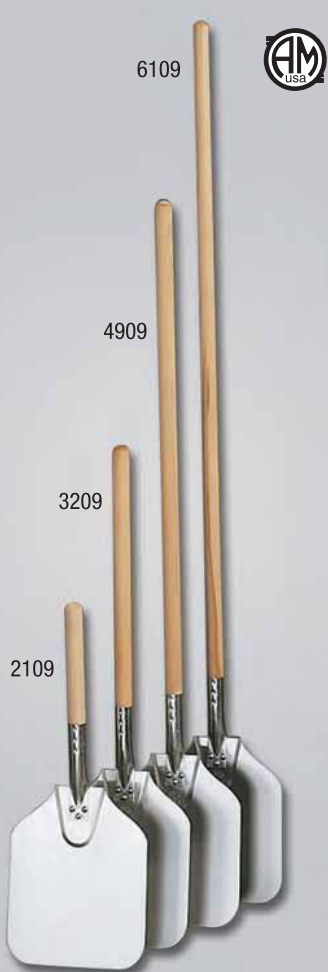

A

B

Aluminum peels can be perforated!

HOT SELLER

A) Aluminum Small Blade Peels

9" x 11" (22.9 x 28 cm) Blade

Item No.	Description	Pack	Cu. Ft.	Wt.	List Price
2109	21" L Overall (53.3 cm)	6	0.81	9	16.20 Ea
3209	32½" L Overall (82.6 cm)	6	1.26	9	18.40 Ea
4909	49" L Overall (124.5 cm)	6	1.90	11	23.80 Ea
6109	61" L Overall (155 cm)	6	2.40	13	32.40 Ea

B) Aluminum Medium Blade Peels

12" x 14" (30.5 x 35.6 cm) Blade

Item No.	Description	Pack	Cu. Ft.	Wt.	List Price
2512	26" L Overall (66 cm)	6	0.81	13	17.20 Ea
3512	35½" L Overall (90.2 cm)	6	1.14	13	19.00 Ea
5212	52" L Overall (132.1 cm)	6	1.47	13	24.40 Ea
6412	64" L Overall (162.6 cm)	8	2.00	20	33.60 Ea

C) Aluminum Large Blade Peels

14" x 16" (35.6 x 40.6 cm) Blade

Item No.	Description	Pack	Cu. Ft.	Wt.	List Price
2814	28" L Overall (71.1 cm)	6	1.33	4	20.40 Ea
3714	37" L Overall (94 cm)	6	1.41	14	22.00 Ea
5414	54" L Overall (137.2 cm)	6	1.94	15	30.20 Ea
6614	66" L Overall (167.6 cm)	6	2.40	16	39.20 Ea

C

HOT SELLER

D

E

E) Aluminum Round Blade Peels

Item No.	Description	Pack	Cu. Ft.	Wt.	List Price
17080	20" L Overall (50.8 cm) 8" Dia. (20.3 cm) Blade	6	0.93	8	14.20 Ea
17135	35" L Overall (88.9 cm) 13½" Dia. (34.3 cm) Blade	6	1.30	11	21.00 Ea
17160	38" L Overall (95.3 cm) 16" Dia. (40.6 cm) Blade	6	1.83	14	25.40 Ea