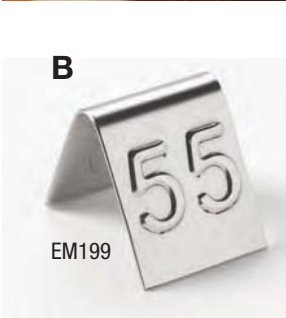

HPP16

HPP7

B

EM199

B

EM199

C 50% HEAVIER!

HDS95

Feel the love with these special pie pans. Brownies, cakes and over-sized cookies bake pretty well in here, too!

Item No.	Description	Pack	Cu. Ft.	Wt.	List Price
HPP7	7" W x 1½" Deep (17.8 x 3.8 cm)	24	1.93	13	16.00 Ea
HPP16	16" W x 1½" Deep (40.6 x 3.8 cm)	12	3.68	23	32.00 Ea

B) Mini Stainless Steel Number Tents

Made of dishwasher-safe, high-heat stainless steel, these 1" square, double-sided embossed number tents are perfect for quick-serve applications. They make delivering orders as easy as pie!