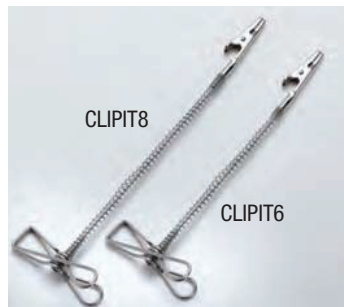

**B ) Double-Sided Flexible Sign Clips**

Just clip these on trays, platters or bowls.

Item No.	Description	Pack	Cu. Ft.	Wt.
CLIPIT2	5¼" L x ½" W (13.3 x 1.3 cm)	12/2244	1.45	42
CLIPIT6	6" L x ½" W (15.2 x 1.3 cm)	12/1200	1.79	44
CLIPIT8	8" L x ½" W (20.3 x 1.3 cm)	12/1200	3.37	55

B

CLIPIT2 shown with TAGA8WT and TAGA7WT mini chalk cards

B

CLIPIT8

CLIPIT8

CLIPIT6