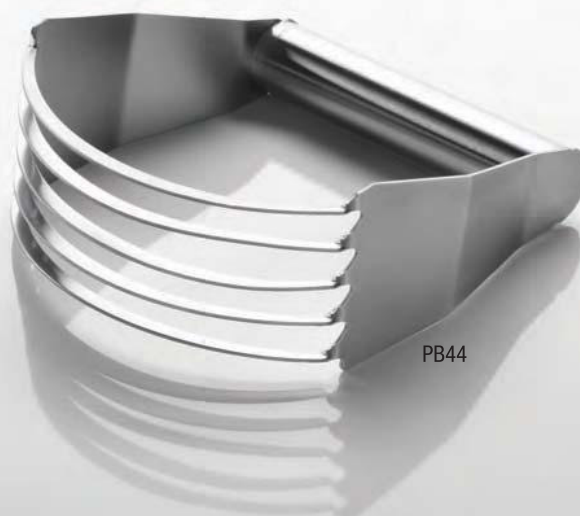

A) Standard Aluminum Dredges

There is nothing too standard about these quality brushed stainless steel dredges.

Item No.	Description	Pack	Cu. Ft.	Wt.	List Price
AD10	10 oz. (295 mL) Dredge	12/144	3.04	21	3.00 Ea
ADH10	10 oz. (295 mL) Dredge with Handle	12/144	3.16	21	3.10 Ea

B) Lexan Dredge

Polycarbonate construction, dishwasher-safe, stain and odor-resistant. Capacity 10 oz. (295 mL). Each unit shipped with three lids (coarse, medium & fine).

Item No.	Description	Pack	Cu. Ft.	Wt.	List Price
10SD	Dredge with 3 Tops	12/48	2.48	18	5.30 Ea

Replacement Dredge Lids (not shown)

Item No.	Description	Pack	Cu. Ft.	Wt.	List Price
T10SDC	Replacement Coarse Top	480	1.21	14	.86 Ea
T10SDM	Replacement Medium Top	480	1.74	14	.86 Ea
T10SDF	Replacement Fine Top	480	1.67	14	.86 Ea

C) Stainless Steel Measuring Spoon Sets

All in good measure!

Item No.	Description	Pack	Cu. Ft.	Wt.	List Price
MSSS73	1 Tablespoon, 1 Teaspoon, ½ Teaspoon, ¼ Teaspoon	12/144	0.50	20	4.20 Set
MSSF75	1 Tablespoon, ½ Tablespoon, 1 Teaspoon, ½ Teaspoon	12/144	0.87	33	4.50 Set
MSSR74	1 Tablespoon, 1 Teaspoon, ½ Teaspoon, ¼ Teaspoon	12/144	0.76	27	4.50 Set

D) White Plastic Measuring Spoon and Cup Sets

Measurements of 1 cup, ½ cup, ¼ cup and ⅓ cup are marked on the arm of these cups. The 1 tbsp., 1 tsp., ½ tsp., and ¼ tsp. spoons also have bright markings. Sets of four are held together with a plastic O-ring.

Item No.	Description	Pack	Cu. Ft.	Wt.	List Price
MSP514	Set of 4 Spoons	12/216	3.41	29	3.90 Set
MCP634	Set of 4 Cups	12/48	1.80	25	6.70 Set

E) Measuring Cups

Stainless steel. Set includes ¼ cup, ⅓ cup, ½ cup, 1 cup.