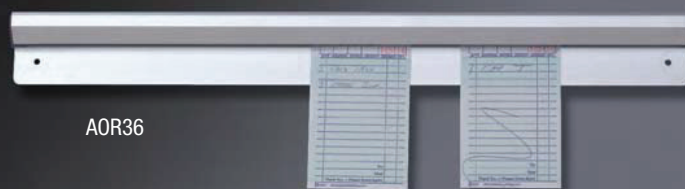

E) Stainless Steel Ticket Racks

Marbles inside the groove keep tickets in place. The racks have plastic end caps with screws to hold the marbles in.

Item No.	Description	Pack	Cu. Ft.	Wt.
TR12	12" L x 3½" W (30.5 x 8.9 cm)	12/48	0.74	36
TR18	18" L x 3½" W (45.7 x 8.9 cm)	12/24	0.99	28
TR24	24" L x 3½" W (61 x 8.9 cm)	12/24	1.09	36
TR30	30" L x 3½" W (76.2 x 8.9 cm)	6/12	1.32	28
TR36	36" L x 3½" W (91.4 x 8.9 cm)	6/12	1.80	28
TR48	48" L x 3½" W (121.9 x 8.9 cm)	6/12	1.14	36

F) Aluminum Ticket Racks

Marbles inside to hold tickets securely. Attaches easily to walls and racks.

Item No.	Description	Pack	Cu. Ft.	Wt.
AOR12	12" L x 2½" W (30.5 x 6.4 cm)	12/48	0.82	36
AOR18	18" L x 2½" W (45.7 x 6.4 cm)	12/48	1.10	49
AOR24	24" L x 2½" W (61 x 6.4 cm)	24	0.75	30
AOR36	36" L x 2½" W (91.4 x 6.4 cm)	24	1.13	43
AOR48	48" L x 2½" W (121.9 x 6.4 cm)	24	1.41	55

G) Check Spindles

Check these out! Then rake the checks in.

Item No.	Description	Pack	Cu. Ft.	Wt.
GCS37	Brass-Plated 3" Dia. x 6" H (7.6 x 15.2 cm)	12/240	2.10	30
NCS36	Nickel-Plated 3" Dia. x 6" H (7.6 x 15.2 cm)	12/240	2.10	30

H) Stainless Steel Institutional Cup

It's tough to keep a lid on how interesting this cup is.

Item No.	Description	Pack	Cu. Ft.	Wt.
C237	12 oz. (355 mL) Cup 3½" Dia. x 2⅝" H (8.9 x 6 cm)	12/72	1.26	22
C23	Cover	12	0.67	1

I) Call Bell

A real hum-dinger in stainless steel with a black resin base.

Item No.	Description	Pack	Cu. Ft.	Wt.
CB338	3⅝" Dia. (8.6 cm) Steel Nickel-Plated Base	144	3	49

E

F

G

H

I