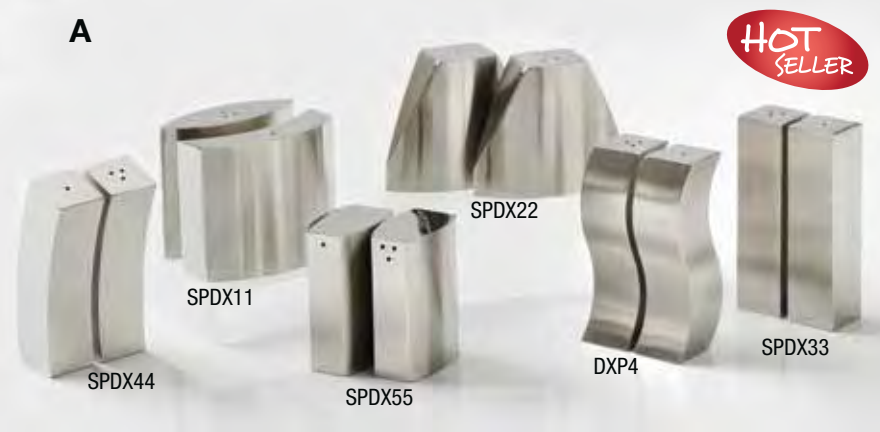

A

A) Stainless Steel Salt & Pepper Sets

Item No.	Description	Pack	Cu. Ft.	Wt.	List Price
SPDX11	4 oz. (118.3 mL) 2 $\frac{5}{8}$ " H x 3 $\frac{1}{8}$ " W (6.7 x 7.9 cm)	12/96	1.48	38	
SPDX22	3.2 oz. (94.6 mL) 2 $\frac{5}{8}$ " H x 3 $\frac{1}{4}$ " W (6.7 x 8.3 cm)	12/96	1.57	34	
SPDX33	2 oz. (59.1 mL) 3 $\frac{3}{4}$ " H x 1" W (9.5 x 2.5 cm)	12/96	0.83	25	
SPDX44	2 oz. (59.1 mL) 3 $\frac{3}{4}$ " H x 1" W (9.5 x 2.5 cm)	12/96	0.98	25	
SPDX55	2.5 oz. (73.9 mL) 2 $\frac{5}{8}$ " H x 1" W (6.7 x 9.5 cm)	12/96	1.09	28	
DXP4	2.2 oz. (65.1 mL) 4" H x 1" Sq. (10.2 x 2.5 cm)	12/96	1.05	23	
SPPLUGS	Set of 25 Replacement Plastic Plugs	25	0.84	13	

B

B) Stainless Steel Salt & Pepper Sets

Update your tabletops with these contemporary shakers in brushed stainless steel.

Item No.	Description	Pack	Cu. Ft.	Wt.
SP4	2 $\frac{1}{2}$ " H (6.4 cm) Rectangle	144	1.14	43
SP6	3 $\frac{1}{4}$ " H (8.3 cm) Round w/Base	60	1.77	32
SP29	3" H (7.6 cm) Round	120	1.07	26
SP35	3 $\frac{1}{2}$ " H (8.9 cm) Round	120	2.25	49

C

C) Glass Salt & Pepper Shaker

Bullet Salt & Pepper Shakers feature paneled glass & chrome plated ABS tops. Petite, Eiffel Tower and Mushroom Cap styles feature stainless steel tops.

Item No.	Description	Pack	Cu. Ft.	Wt.
SP125	Petite 1/2 oz. (14.8 mL) 2" H (5 cm)	24/432	1.36	46
SP126	Eiffel Tower 1 1/4 oz. (37 mL) 4 1/2" H (11.4 cm)	24/72	0.99	18
PNS13	Mushroom Cap 1 oz. (29.6 mL) 3" H (7.6 cm)	24/144	1.17	21
PNS24	Mushroom Cap 2 oz. (59.1 mL) 4" H (10.2 cm)	12/72	0.97	20
BPNS115	Bullet 1 1/2 oz. (44.4 mL) 3" H (7.6 cm)	12/72	0.80	17

E) Miniature Porcelain Salt & Pepper Shakers

Little things mean a lot and these mini S & P sets provide maximum impact at table settings.

Item No.	Description	Pack	Cu. Ft.	Wt.	List Price
PISP1	.5 oz. (14.8 mL) Cylindrical 1 1/8" Dia. x 1 1/2" H (2.9 x 3.8 cm)	12/216	1.97	20	
PISP2	.5 oz. (14.8 mL) Bellied 1 1/8" Dia. x 1 3/4" H (2.9 x 4.4 cm)	12/216	2.28	22	