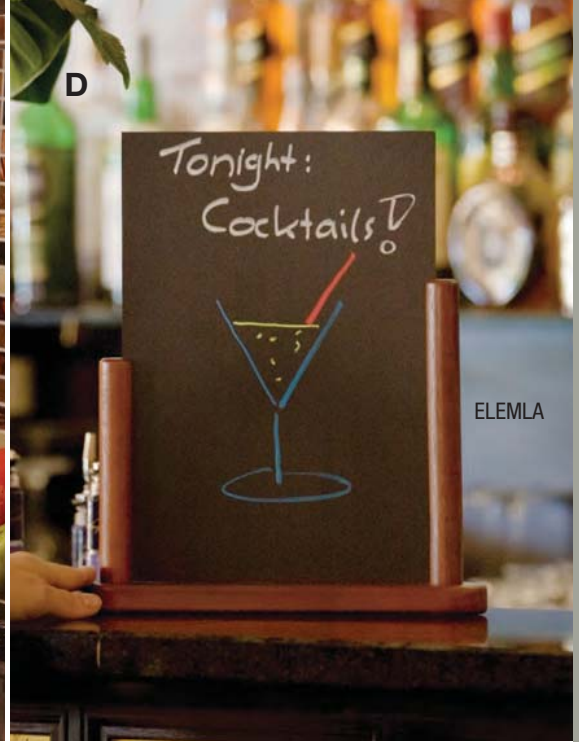

### B) Mini Silhouette Chalkboards

In oval or rectangular styles, these black tags feature a 5" pick – perfect for cakes and display items. Includes a white Securit chalk marker.

Item No.	Description	Pack	Cu. Ft.	Wt.
TAGBUBBLE5	3 1/4" L x 2 3/8" W x 7 1/8" H (7.9 x 6 x 18.1 cm)	6/120	3.53	11 <b>Pack of 5</b>
TAGRECTANGLE5	3 1/8" L x 2 1/8" W x 7 1/8" H (7.9 x 5.4 x 18.1 cm)	6/120	3.53	11 <b>Pack of 5</b>

### C) Table Top Chalkboards

These cool black stand-alone, one-piece boards are great for buffets, breakfast bars and display cases.

Item No.	Description	Pack	Cu. Ft.	Wt.
TBABLA8	2 1/4" L x 7/8" W x 2" H (7.3 x 2.2 x 5.1 cm)	6/120	2.24	6 <b>Pack of 5</b>
TBABLA7	2 1/8" L x 1 3/8" W x 4 1/8" H (7.3 x 3.5 x 10.5 cm)	6/36	1.59	4 <b>Pack of 5</b>
TBABLA6	4 1/8" L x 1 1/4" W x 5 7/8" H (10.5 x 4.4 x 14.9 cm)	6/36	2.57	7 <b>Pack of 3</b>
TBABLA5	5 7/8" L x 3" W x 8 1/4" H (14.9 x 7.6 x 21 cm)	6/24	2.77	8 <b>Pack of 3</b>