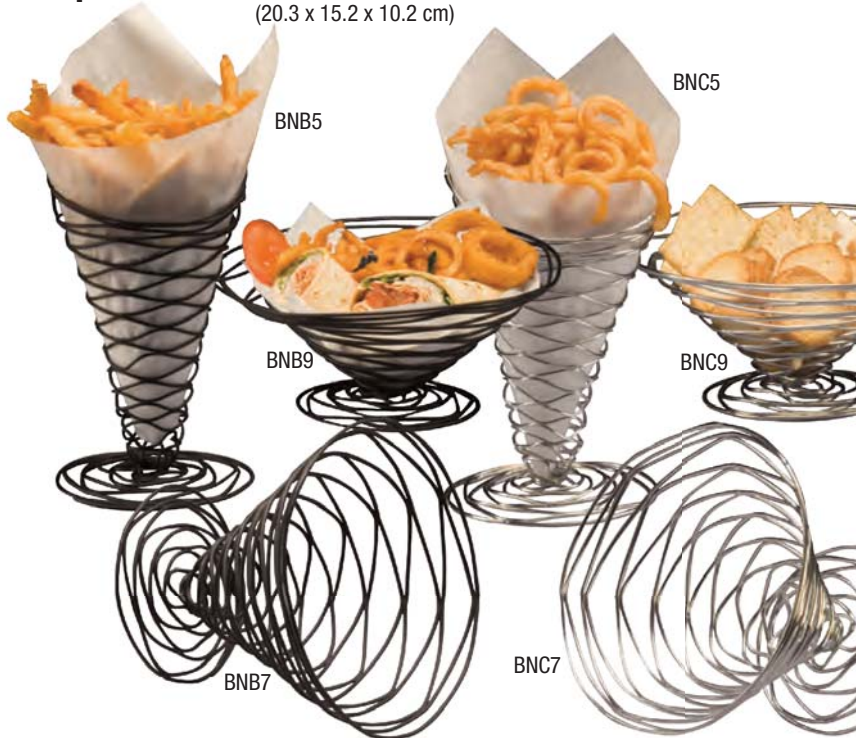

BNB5

BNC5

BNB9

BNC9

BNB7

BNC7

G