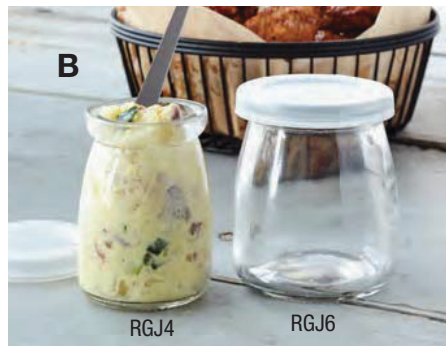

A

NEW

A) Glass Zipper Bags

Cinderella's glass slipper wasn't as pretty as these glass zipper bags! In two sizes, they are perfect for everything!

Item No.	Description	Pack	Cu. Ft.	Wt.
GZB7	7 oz. (207 mL) 3½" Dia. x 3½" H (8.9 x 8.9 cm)	24	1.36	8
GZB22	22 oz. (650.6 mL) 5" Dia. x 4¾" H (12.7 x 12 cm)	12	1.26	8

B) Round Glass Jars

Clearly the best way to showcase foods! There are so many purposes for these 4 and 6 oz. jars.

Item No.	Description	Pack	Cu. Ft.	Wt.
RGJ4	4 oz. (118.3 mL) 2" Dia. x 2½" H (5.1 x 7.3 cm)	12/72	0.89	24
RGJ6	6 oz. (177.4 mL) 2½" Dia. x 3⅝" H (6.7 x 7.9 cm)	12/72	1.66	35

Plastic Caps

Item No.	Description	Pack	Cu. Ft.	Wt.
LRGJ4	RGJ4 Lid 2⅝" Dia. x ⅝" H (5.4 x 1 cm)	72	0.89	24
LRGJ6	RGJ6 Lid 2⅝" Dia. x ⅝" H (6.7 x 1 cm)	72	1.63	35

C) Square Glass Jars

So many sizes - so many uses! These trendy jars work at the front or back-of-the-house, at the bar... you can even serve drinks in them!

Item No.	Description	Pack	Cu. Ft.	Wt.
GJ6	6 oz. (0.18 L) 2½" Sq. x 2½" H (6.4 x 6.4 cm)	36	0.63	14
GJ8	8 oz. (0.24 L) 3" Sq. x 3" H (7.6 x 7.6 cm)	24	0.60	16
GJ24	24 oz. (0.7 L) 4" Sq. x 4" H (10.2 x 10.2 cm)	16	0.63	20
GJ40	40 oz. (1.2 L) 4¾" Sq. x 4¾" H (12.1 x 12.4 cm)	12	1.12	25
GJ72	72 oz. (2.1 L) 5¾" Sq. x 6" H (14.6 x 15.2 cm)	8	1.37	23

PET Lids

Item No.	Description	Pack	Cu. Ft.	Wt.
LGJ6	GJ6 Lid 2⅝" Sq. x ⅝" H (6.7 x 1.0 cm)	50/200	3.24	33
LGJ8	GJ8 Lid 3" Sq. x ⅝" H (7.6 x 1.0 cm)	50/200	4.83	41
LGJ24	GJ24 Lid 4" Sq. x ⅝" H (10.2 x 1.0 cm)	10/40	2.25	22
LGJ40	GJ40 Lid 5" Sq. x ⅝" H (12.7 x 1.0 cm)	10/40	2.64	25
LGJ72	GJ72 Lid 6" Sq. x ⅝" H (15.2 x 1.0 cm)	10/40	3.82	32

NEW

THESE LIDS FIT PERFECTLY ON OUR GLASS JARS!