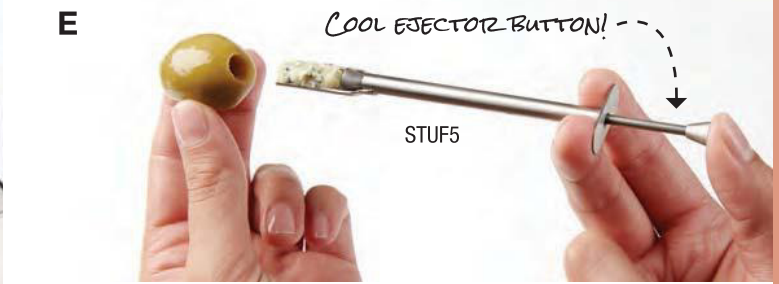

### D) Muddlers

Perfect for crushing fruit, condiments, etc.

Item No.	Description	Pack	Cu. Ft.	Wt.	List Price
M888	8" L (20.3 cm) Wood	24/144	1.27	25	5.50 Ea
M1010	10" L (25.4cm) Wood	24/144	1.64	34	6.90 Ea
MDLR7	7" L (17.8 cm) Stainless Steel	6/72	1.24	36	13.20 Ea
MDLR10	10" L (25.4 cm) Stainless Steel	24/48	1.14	35	16.60 Ea

### E) Bar Utensils

The right tools make all the difference and are a valuable addition to any kitchen or bar.

Item No.	Description	Pack	Cu. Ft.	Wt.	List Price
SBW9	Bar Whisk 9" L (22.9 cm)	24/288	1.00	15	9.20 Ea
SSPF	Party Fork 8¼" L (21 cm)	12/144	0.59	13	9.00 Ea
SSEFS	Ejector Fork 5⅝" L (14.3 cm)	12/144	0.36	8	15.80 Ea
SSEFL	Ejector Fork 11¼" L (28.6 cm)	12/144	0.94	13	16.60 Ea
STUF5	Olive Stuffer 5⅝" L (14.3 cm)	12/144	0.31	10	20.00 Ea