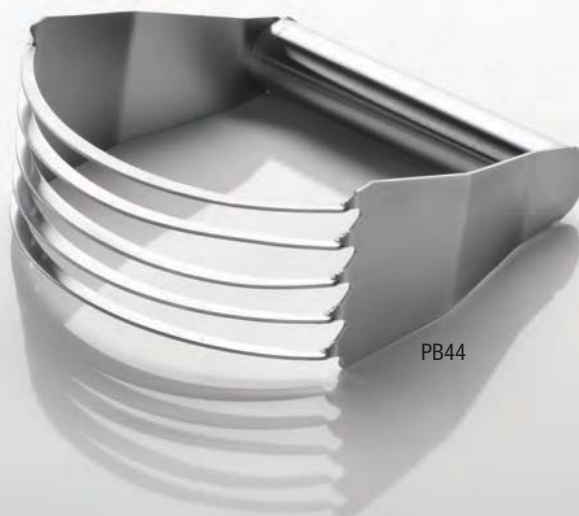

A) Standard Aluminum Dredges

There is nothing too standard about these quality brushed stainless steel dredges.

Item No.	Description	Pack	Cu. Ft.	Wt.	List Price
AD10	10 oz. (295 mL) Dredge	12/144	3.04	21	3.00 Ea
ADH10	10 oz. (295 mL) Dredge with Handle	12/144	3.16	21	3.10 Ea

B) Lexan Dredge

Polycarbonate construction, dishwasher-safe, stain and odor-resistant. Capacity 10 oz. (295 mL). Each unit shipped with three lids (coarse, medium & fine).

Item No.	Description	Pack	Cu. Ft.	Wt.	List Price
10SD	Dredge with 3 Tops	12/48	2.48	18	5.30 Ea

Replacement Dredge Lids (not shown)

Item No.	Description	Pack	Cu. Ft.	Wt.	List Price
T10SDC	Replacement Coarse Top	480	1.21	14	.86 Ea
T10SDM	Replacement Medium Top	480	1.74	14	.86 Ea
T10SDF	Replacement Fine Top	480	1.67	14	.86 Ea

C) Stainless Steel Measuring Spoon Sets

All in good measure!

Item No.	Description	Pack	Cu. Ft.	Wt.	List Price
MSSS73	1 Tablespoon, 1 Teaspoon, ½ Teaspoon, ¼ Teaspoon	12/144	0.50	20	4.20 Set
MSSF75	1 Tablespoon, ½ Tablespoon, 1 Teaspoon, ½ Teaspoon	12/144	0.87	33	4.50 Set
MSSR74	1 Tablespoon, 1 Teaspoon, ½ Teaspoon, ¼ Teaspoon	12/144	0.76	27	4.50 Set

D) White Plastic Measuring Spoon and Cup Sets

Measurements of 1 cup, ½ cup, ¼ cup and ⅓ cup are marked on the arm of these cups. The 1 tbsp., 1 tsp., ½ tsp., and ¼ tsp. spoons also have bright markings. Sets of four are held together with a plastic O-ring.

Item No.	Description	Pack	Cu. Ft.	Wt.	List Price
MSP514	Set of 4 Spoons	12/216	3.41	29	3.90 Set
MCP634	Set of 4 Cups	12/48	1.80	25	6.70 Set

E) Measuring Cups

Stainless steel. Set includes ¼ cup, ⅓ cup, ½ cup, 1 cup.