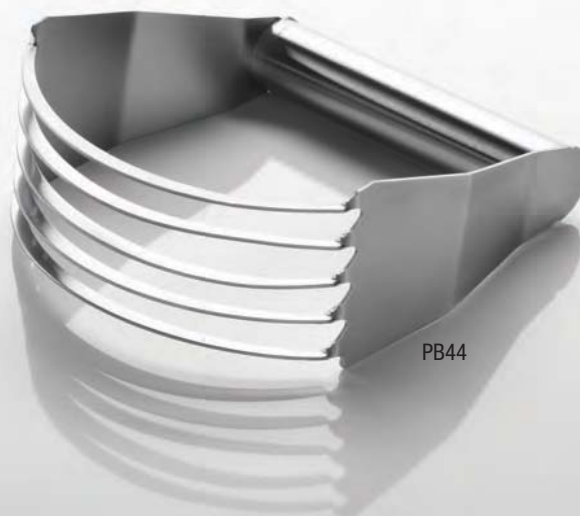

A) Standard Aluminum Dredges

There is nothing too standard about these quality brushed stainless steel dredges.

Item No.	Description	Pack	Cu. Ft.	Wt.	List Price
AD10	10 oz. (295 mL) Dredge	12/144	3.04	21	3.00 Ea
ADH10	10 oz. (295 mL) Dredge with Handle	12/144	3.16	21	3.10 Ea

B) Lexan Dredge

Polycarbonate construction, dishwasher-safe, stain and odor-resistant. Capacity 10 oz. (295 mL). Each unit shipped with three lids (coarse, medium & fine).

Item No.	Description	Pack	Cu. Ft.	Wt.	List Price
10SD	Dredge with 3 Tops	12/48	2.48	18	5.30 Ea

Replacement Dredge Lids (not shown)

Item No.	Description	Pack	Cu. Ft.	Wt.	List Price
T10SDC	Replacement Coarse Top	480	1.21	14	.86 Ea
T10SDM	Replacement Medium Top	480	1.74	14	.86 Ea
T10SDF	Replacement Fine Top	480	1.67	14	.86 Ea

C) Stainless Steel Measuring Spoon Sets

All in good measure!

Item No.	Description	Pack	Cu. Ft.	Wt.	List Price
MSSS73	1 Tablespoon, 1 Teaspoon, ½ Teaspoon, ¼ Teaspoon	12/144	0.50	20	4.20 Set
MSSF75	1 Tablespoon, ½ Tablespoon, 1 Teaspoon, ½ Teaspoon	12/144	0.87	33	4.50 Set
MSSR74	1 Tablespoon, 1 Teaspoon, ½ Teaspoon, ¼ Teaspoon	12/144	0.76	27	4.50 Set

D) White Plastic Measuring Spoon and Cup Sets

Measurements of 1 cup, ½ cup, ¼ cup and ⅓ cup are marked on the arm of these cups. The 1 tbsp., 1 tsp., ½ tsp., and ¼ tsp. spoons also have bright markings. Sets of four are held together with a plastic O-ring.

Item No.	Description	Pack	Cu. Ft.	Wt.	List Price
MSP514	Set of 4 Spoons	12/216	3.41	29	3.90 Set
MCP634	Set of 4 Cups	12/48	1.80	25	6.70 Set

E) Measuring Cups

Stainless steel. Set includes ¼ cup, ⅓ cup, ½ cup, 1 cup.