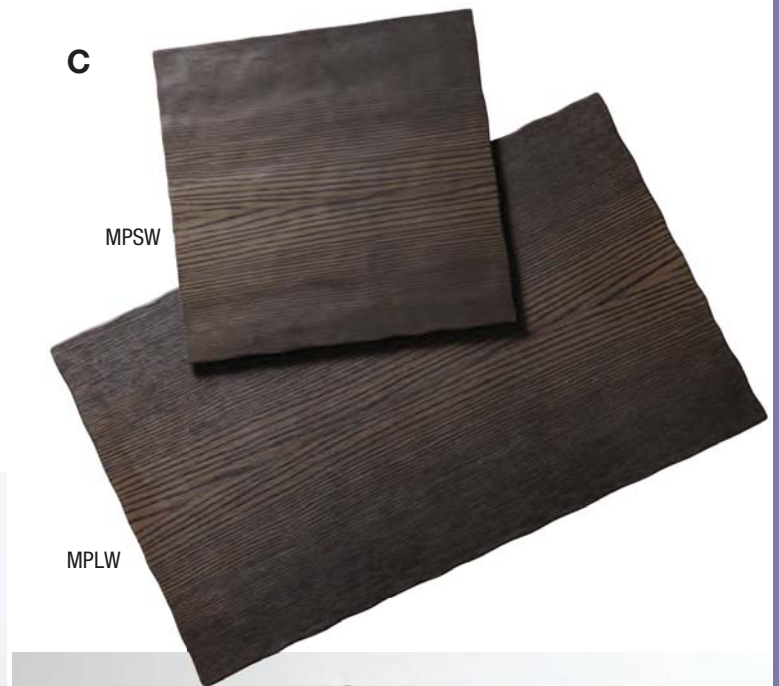

D) Rectangular Walnut Melamine Platters

Item No.	Description	Pack	Cu. Ft.	Wt.	List Price
WMEL19	14¼" L x 7½" W x 1½" H (36.2 x 19.1 x 3.8 cm)	6	0.43	10	25.80 Ea
WMEL23	18" L x 8¼" W x 2" H (45.7 x 21 x 5.1 cm)	8	1.09	14	29.20 Ea
WMEL21	21" L x 13" W x 2" H (53.3 x 33 x 5.1 cm)	8	1.31	13	48.00 Ea