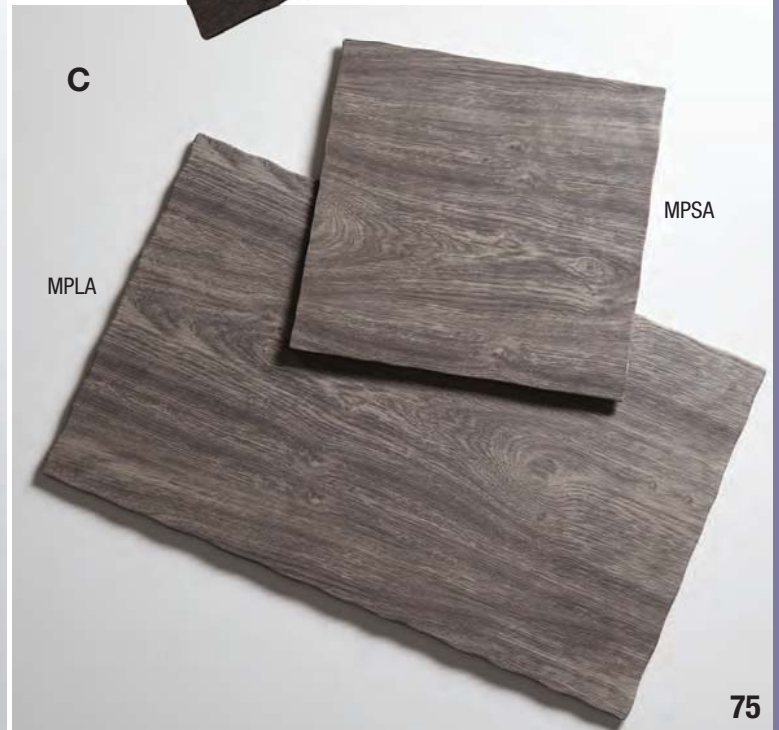

D) Rectangular Walnut Melamine Platters

Item No.	Description	Pack	Cu. Ft.	Wt.	List Price
WMEL19	14¼" L x 7½" W x 1½" H (36.2 x 19.1 x 3.8 cm)	6	0.43	10	25.80 Ea
WMEL23	18" L x 8¼" W x 2" H (45.7 x 21 x 5.1 cm)	8	1.09	14	29.20 Ea
WMEL21	21" L x 13" W x 2" H (53.3 x 33 x 5.1 cm)	8	1.31	13	48.00 Ea