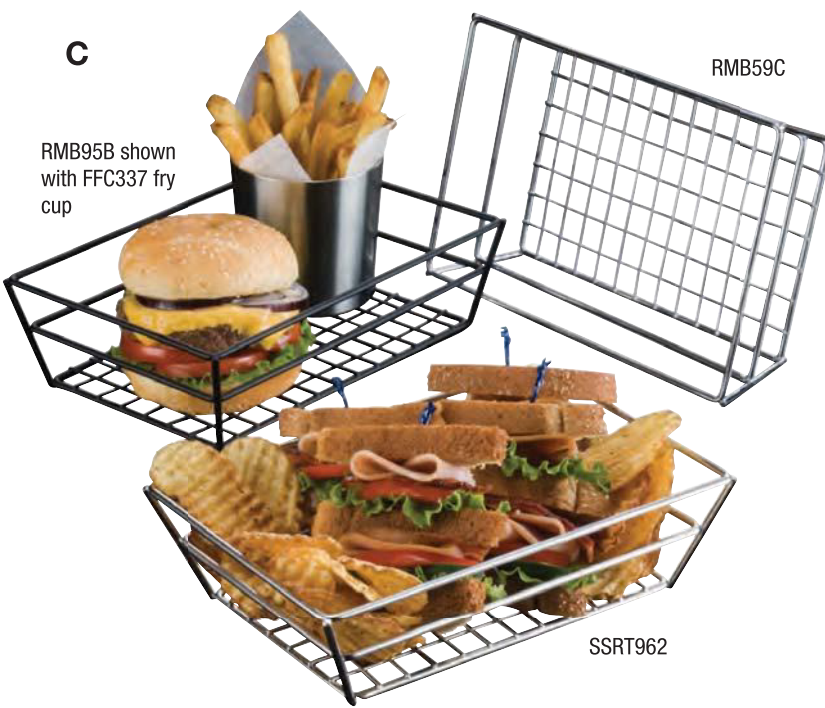

MRECBSKT shown with
PNS24 S&P shakers, SSP25
pail and MB1 sauce cup

RMB95B shown
with FFC337 fry
cup

RMB59C

SSRT962