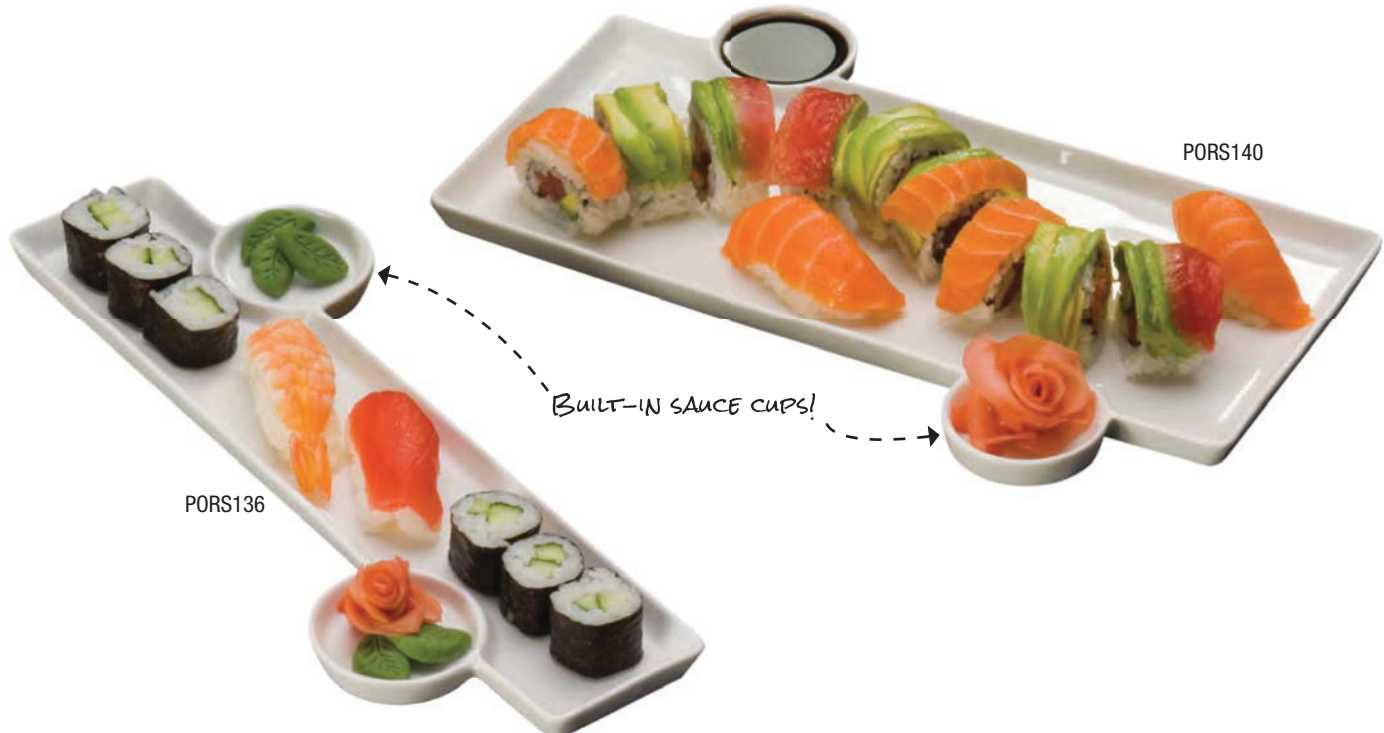

CHECK OUT THE SIZES ON THESE LITTLE PEELS!

**NEW**

**A) Porcelain Serving Peels**

Item No.	Description	Pack	Cu. Ft.	Wt.
PBL	13 <sup>3</sup> / <sub>4</sub> " L x 4 <sup>1</sup> / <sub>4</sub> " W x 1 <sup>1</sup> / <sub>4</sub> " H (34.9 x 10.8 x 0.6 cm)	3/36	1.02	42
PBSQ	11" L x 7 <sup>1</sup> / <sub>4</sub> " W x 1 <sup>1</sup> / <sub>4</sub> " H (27.9 x 18.4 x 0.6 cm)	4/24	0.95	36
PBRE	13 <sup>3</sup> / <sub>4</sub> " L x 7 <sup>7</sup> / <sub>8</sub> " W x 1 <sup>1</sup> / <sub>4</sub> " H (34.9 x 18.1 x 0.6 cm)	3/18	0.89	36
PBR	13 <sup>3</sup> / <sub>4</sub> " L x 10 <sup>1</sup> / <sub>4</sub> " W x 1 <sup>1</sup> / <sub>4</sub> " H (34.9 x 26 x 0.6 cm)	4/12	0.80	26

**B) Porcelain Trays with Built-In Sauce Cups**

Item No.	Description	Pack	Cu. Ft.	Wt.
PORS136	13" L x 6" W x 1 <sup>1</sup> / <sub>2</sub> " H (33 x 15.2 x 1.3 cm)	12	0.74	15
PORS140	13" L x 9" W x 1 <sup>1</sup> / <sub>2</sub> " H (33 x 22.9 x 1.3 cm)	6	0.57	13

SMP10 CAKE POP MOLDS SOLD ON P. 59

**B**

BUILT-IN SAUCE CUPS!