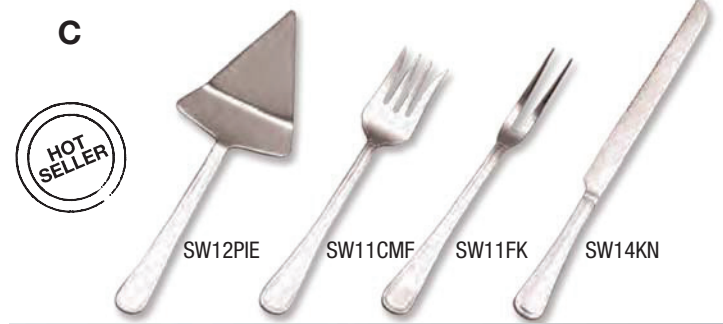

### C ) Mirage™ Buffetware

Manufactured from stainless steel, these serving pieces really dish up quality.

Item No.	Description	Pack	Cu. Ft.	Wt.
SW12PAS	11" L Pastry Server (27.9 cm)	12/144	1.06	43
SW9SPN	9½" L Spoon (24.1 cm)	12/120	0.61	23
SW1LAD	1 oz. Ladle (29.6 mL) 9" L (22.9 cm)	12/120	1.23	29
SW9TNG	9" L Tongs (22.9 cm)	12/120	1.37	34
SW6TNG	6" L Tongs (15.2 cm)	12/120	0.73	28
SW10SPO	10" L Solid Spoon (25.4 cm)	12/144	1.02	39
SW12SOL	12" L Solid Spoon (30.5 cm)	12/144	1.24	50
SW12SL	12" L Slotted Spoon (30.5 cm)	12/144	1.16	34
SW12NOT	12" L Notched Spoon (30.5 cm)	12/144	1.08	47
ITS6	6" L Ice Tongs (15.2 cm)	12/144	0.92	13
PTS9	8" L Serving Tongs (20.3 cm)	12/144	0.94	25
PTC8	8" L Pasta Tongs (20.3 cm)	12/144	1.69	41
SW12PIE	12" L Pie Server (30.5 cm)	12/144	1.76	60
SW11CMF	11" L Cold Meat Fork (27.9 cm)	12/144	0.72	36
SW11FK	11" L Two-Tine Fork (27.9 cm)	12/144	0.57	28
SW14KN	14" L Serrated Knife (35.6 cm)	12/144	0.68	44

### D ) Belaire™ Hollow Handle Buffetware

One-piece hollow handle construction. Mirror finish in stainless steel with finger grip design.

Item No.	Description	Pack	Cu. Ft.	Wt.
SLL1	1 oz. 11" L Spout Ladle (29.6 mL, 27.9 cm)	12/120	1.56	38
SLL2	2 oz. 12" L Spout Ladle (59.1 mL, 30.5 cm)	12/72	1.56	32
SPT14	14" L Perforated Turner (35.6 cm)	12/144	1.45	55
SPS11	11" L Pie Server (27.9 cm)	12/144	1.09	44
SLP121	12" L Slotted Spoon (30.5 cm)	12/144	0.93	36
SSP120	12" L Solid Spoon (30.5 cm)	12/72	0.81	19
SNP122	12" L Notched Spoon (30.5 cm)	12/144	0.95	32
KN135	9" L Blade Serrated Knife (22.9 cm)	12/144	0.90	37
SMF115	11½" L Two-Tine Fork (29.2 cm)	12/144	1.00	29
SMF100	10" L Cold Meat Fork (25.4 cm)	12/120	1.33	30
SLL6	6 oz. 12" L Ladle (177.4 mL, 30.5 cm)	12/72	2.44	64
SLL4	4 oz. 12" L Ladle (118.3 mL, 30.5 cm)	12/120	1.33	33