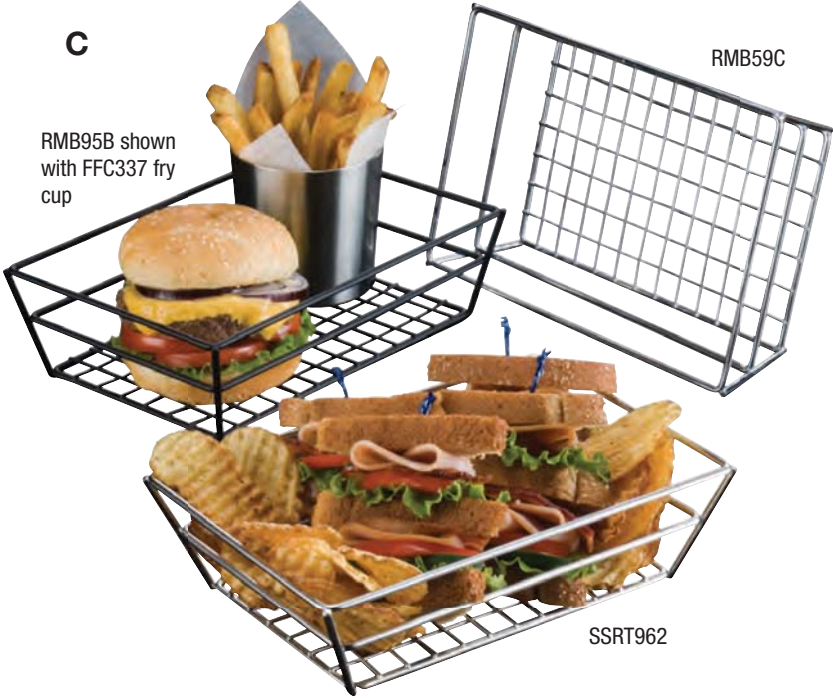

MRECBSKT shown with PNS24 S&P shakers, SSP25 pail and MB1 sauce cup

RMB95B shown with FFC337 fry cup

RMB59C

SSRT962