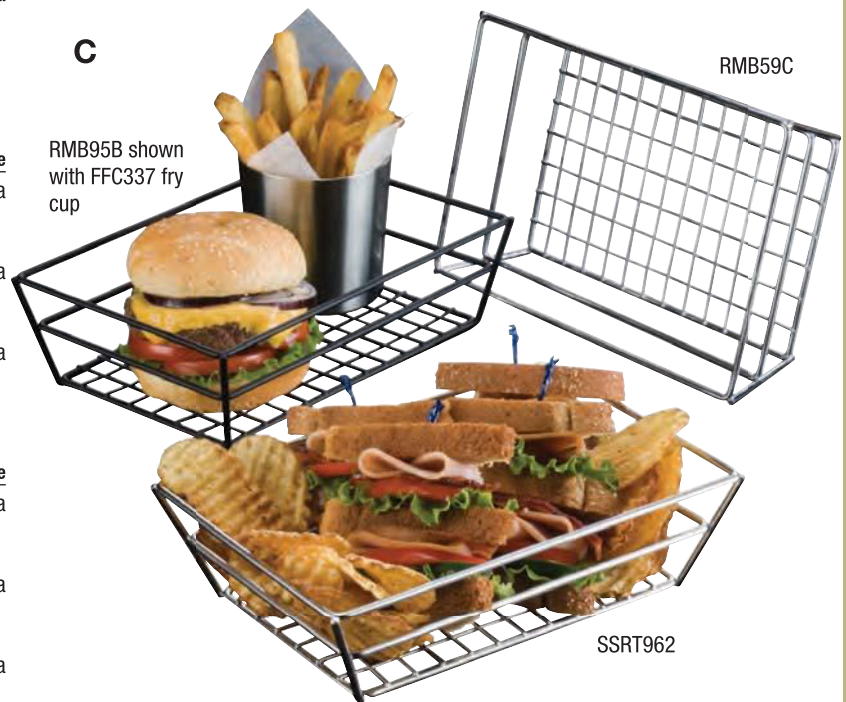

MRECBSKT shown with
PNS24 S&P shakers, SSP25
pail and MB1 sauce cup

RMB95B shown
with FFC337 fry
cup

RMB59C

SSRT962