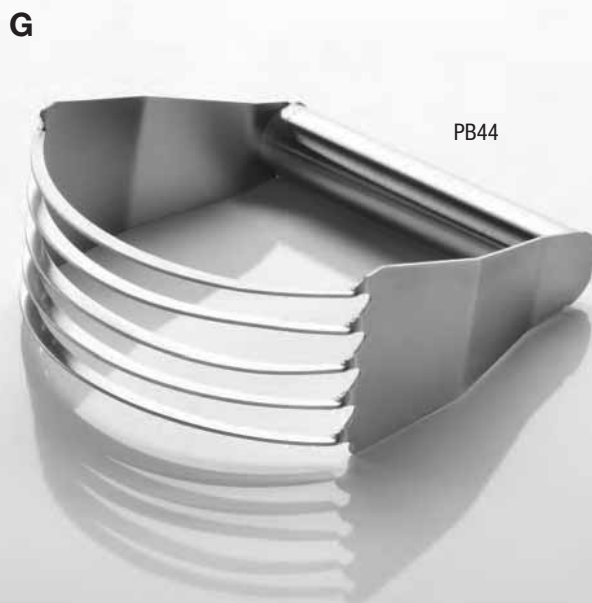

E) White Plastic Measuring Spoon and Cup Sets

Measurements of 1 cup, ½ cup, ⅓ cup and ¼ cup are marked on the arm of these cups. The 1 tsp., ½ tsp., ¼ tsp. spoons also have bright markings. Sets of four are held together with a plastic O-ring.

Item No.	Description	Pack	Cu. Ft.	Wt.	List Price
MSP514	Set of 4 Spoons	12/216	3.41	29	4.10 Set
MCP634	Set of 4 Cups	12/48	1.80	25	6.70 Set

F) Lexan Dredge

Polycarbonate construction, dishwasher-safe, stain and odor-resistant. Capacity 10 oz. (295 mL). Each unit shipped with three lids (coarse, medium & fine).

Item No.	Description	Pack	Cu. Ft.	Wt.	List Price
10SD	Dredge with 3 Tops	12/48	2.48	18	5.30 Ea

Replacement Dredge Lids (not shown)

Item No.	Description	Pack	Cu. Ft.	Wt.	List Price
T10SDC	Replacement Coarse Top	480	1.21	14	.86 Ea
T10SDM	Replacement Medium Top	480	1.74	14	.86 Ea
T10SDF	Replacement Fine Top	480	1.67	14	.86 Ea

G) Pastry Blender

This handy stainless steel utensil is easy to use when blending ingredients together.

Item No.	Description	Pack	Cu. Ft.	Wt.	List Price
PB44	Pastry Blender	9/144	2.40	26	7.70 Ea

H) Hand-Crank Cheese Graters

Choose from a handcrank plastic grater with three interchangeable stainless steel cylinders for thin strips, medium and fine grating, or a handcrank stainless steel model with one cylinder.

Item No.	Description	Pack	Cu. Ft.	Wt.	List Price
PCG9	Plastic 7¾" L x 2⅝" W 3½" H (19.7 x 6.7 x 8.9 cm)	12	0.96	9	15.80 Ea
SCG8	Stainless Steel 8⅝" L x 3⅝" W x 2⅞" H (21.9 x 9.2 x 7.3 cm)	6/48	3.03	44	30.60 Ea

PB44