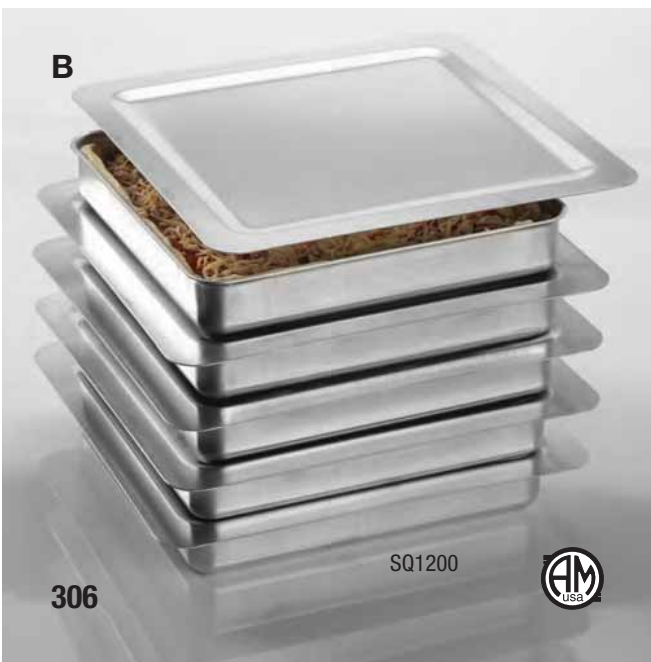

B) Square Separators

Heavy-weight 14 ga., 1.5 mm aluminum. Square separators can be perforated with the same round pattern used on all perf pans. Sanitary seamless construction. Use as serving pan, cover and stacking cover for the 1", 1½" and 2" deep square pans.

Item No.	Description	Pack	Cu. Ft.	Wt.	List Price
SQ600	8½" Sq. (20.3 cm) for 6" (15.2 cm) pan	24	0.19	11	10.50 Ea
SQ800	10½" Sq. (26.7 cm) for 8" (20.3 cm) pan	24	0.28	17	14.10 Ea
SQ1000	12½" Sq. (31.8 cm) for 10" (25.4 cm) pan	24	0.39	24	16.40 Ea
SQ1200	14½" Sq. (36.8 cm) for 12" (30.5 cm) pan	24	0.52	32	21.00 Ea
SQ1400	16½" Sq. (41.9 cm) for 14" (35.6 cm) pan	24	0.67	41	25.40 Ea
SQ1600	18½" Sq. (47 cm) for 16" (40.5 cm) pan	24	0.93	50	32.60 Ea

Perf P Perforating Pans Add to List Price **1.80** Ea