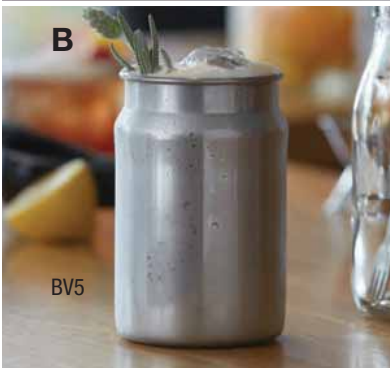

**A**

**A ) Stainless Steel Milk Cans**

Another fresh idea! These stainless steel milk cans are available in four sizes for creative food presentations.

Item No.	Description	Pack	Cu. Ft.	Wt.	List Price
<b>MICH25</b>	2½ oz. (73.9 mL) 2" Dia. x 2¼" H (5.1 x 5.7 cm)	48/288	2.04	35	<b>7.80</b> Ea
<b>MICH5</b>	5 oz. (147.9 mL) 2" Dia. x 3" H (5.1 x 7.6 cm)	24/144	1.61	25	<b>10.80</b> Ea
<b>MICH10</b>	10 oz. (295.7 mL) 3⅜" Dia. x 4" H (7.9 x 10.2 cm)	12/72	2.39	29	<b>20.40</b> Ea
<b>MICH15</b>	15 oz. (443.6 mL) 2¾" Dia. x 5" H (7 x 12.7 cm)	12/72	2.98	31	<b>25.40</b> Ea

**B**

BV5

**C**

SSP35R

**B ) Stainless Steel Drink Can**

The cocktail craze has met its match with this stainless steel cup that is patterned after our milk cans. Refreshing ideas for special refreshments!

Item No.	Description	Pack	Cu. Ft.	Wt.	List Price
<b>BV5</b>	15 oz. (443.6 mL) 3" Dia. x 5" H (7.6 x 12.7 cm)	12/72	2.98	29	<b>23.20</b> Ea

**C ) Mini Dual Finish Stainless Steel Pail**

So elegant, so tiny ... you'll want to feature your most sophisticated appetizers, snacks and sides in this!

Great for tastings or side servings, their mirrored stainless steel finish fits in any setting from casual to elegant.

Item No.	Description	Pack	Cu. Ft.	Wt.	List Price
<b>SSP25</b>	6 oz. (177.4 mL) 2½" Dia. x 2¾" H (6.4 x 7 cm)	12/144	2.45	30	<b>6.80</b> Ea
<b>SSP35</b>	10 oz. (295.7 mL) 3½" Dia. x 3¼" H (8.9 x 8.3 cm)	12/96	1.96	30	<b>8.60</b> Ea
<b>SSP43</b>	32 oz. (946.4 mL) 5" Dia. x 4⅝" H (12.7 x 11.7 cm)	6/48	1.92	25	<b>11.80</b> Ea
<b>SSP61</b>	2 qt. (1,892.7 mL) 6¼" Dia. x 5¾" H (15.9 x 14.6 cm)	6/24	1.71	23	<b>15.80</b> Ea