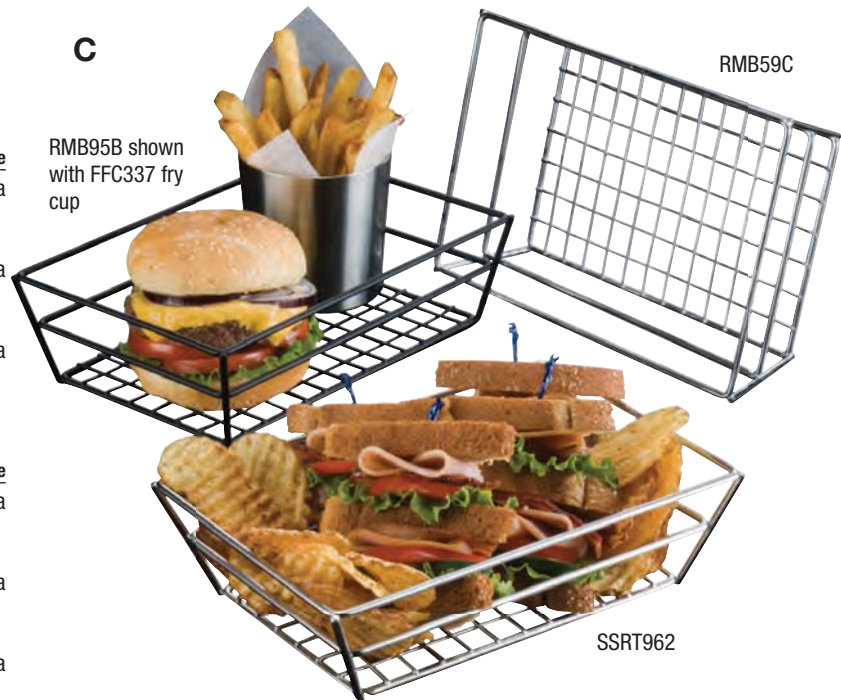

MRECBST shown with
PNS24 S&P shakers, SSP25
pail and MB1 sauce cup

RMB95B shown
with FFC337 fry
cup

RMB59C

SSRT962