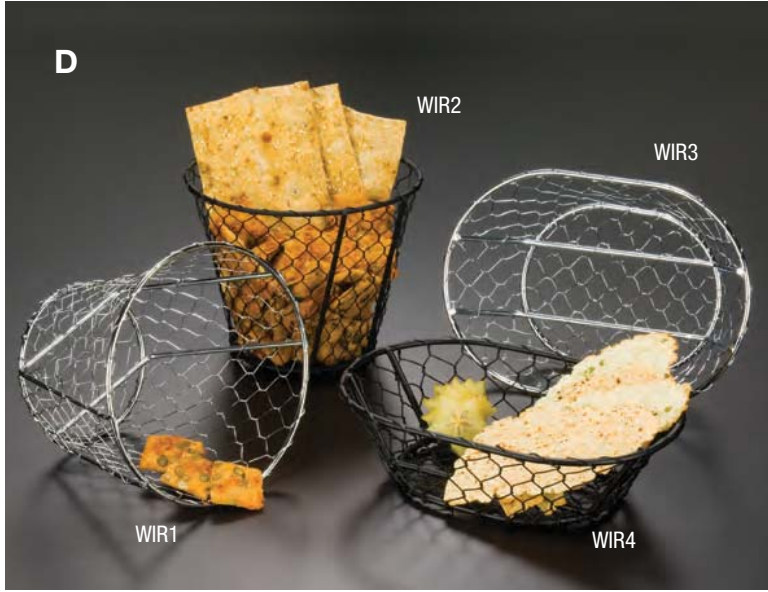

Available in oval and round shapes and three different sizes.

Item No.	Description	Pack	Cu. Ft.	Wt.	List Price
OBS58	8 1/4" L x 5 1/8" W x 2 1/2" H (21 x 13 x 6.4 cm)	6/36	1.65	22	22.40 Ea
OBS69	9" x 5 7/8" x 2 5/8" H (22.9 L x 14.9 W x 6.7 cm)	24	1.94	20	27.20 Ea
OBS913	13 3/8" x 9 1/4" x 4 1/4" H (34 x 23.5 x 10.8 cm)	4/16	3.00	23	33.80 Ea
BSS7	6 5/8" Dia. x 2 3/4" H (16.8 x 7 cm)	6/36	1.72	21	22.40 Ea
BSS8	8" Dia. x 2 5/8" H (20.3 x 7.3 cm)	6/24	1.68	19	27.20 Ea
BSS11	11" Dia. 4 1/4" H (27.9 x 11 cm)	4/16	2.97	23	33.80 Ea

D) Chix Wire Baskets

Available in black or chrome, they add a certain down-home flair to meal presentations.

Item No.	Description	Pack	Cu. Ft.	Wt.	List Price
WIR2	Black 7" Dia. x 5 1/2" H (17.8 x 14 cm)	48	2.31	24	12.00 Ea
WIR4	Black 9 1/2" L x 6 1/2" W x 2 1/2" H (24.1 x 16.5 x 6.4 cm)	48	1.31	30	16.80 Ea
WIR1	Chrome 7" Dia. x 5 1/2" H (17.8 x 14 cm)	48	2.31	24	15.00 Ea
WIR3	Chrome 9 1/2" L x 6 1/2" W x 2 1/2" H (24.1 x 16.5 x 6.4 cm)	48	1.31	30	18.80 Ea