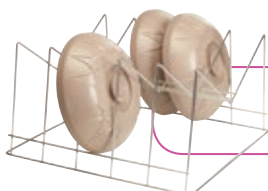

DINEX® TROPEZ® HIGH HEAT WARE

Choose Tropez for its **elegant design** and state-of-the-art materials. It's a **complete solution** for convection holding re-thermalization and cook-chill systems.

- A specialty line of high temperature, non-insulated ware for patient meal service
- Constructed of special high heat resin to ensure safe and efficient heating up to 300°F
- Dishwasher safe
- See page 58 for coordinating traycovers and napkins

Drying & Storage Racks
page 136

Tropez High Temp Reusable Entrée Domes

- Contemporary style entrée dome
- Features molded-in handle and high food clearance
- Two sizes available to fit 7.75" and 9" plates

DX9407B

Tropez Entrée Dome Serving Heights (measured on standard patient tray)

DX9407B 7.75" Dome
 Dome only: 2.5", Dome With China Plate: 3"
 DX9400B 9.50" Dome
 Dome only: 2.25", Dome With China Plate: 4.13"

DX9400B

DX9200B

DX9300B

DX9000B

Tropez High Temp Reusable Mug & Bowls

- Mug has heavy-duty handle to allow secure, three finger holding with thumb rest

Tropez High Temp Disposable Lids

Dinex high heat disposable lids are microwavable and can be used in retherm or other heated cart systems. They feature a natural color and are made with natural additives, reducing the use of plastic by 45%.