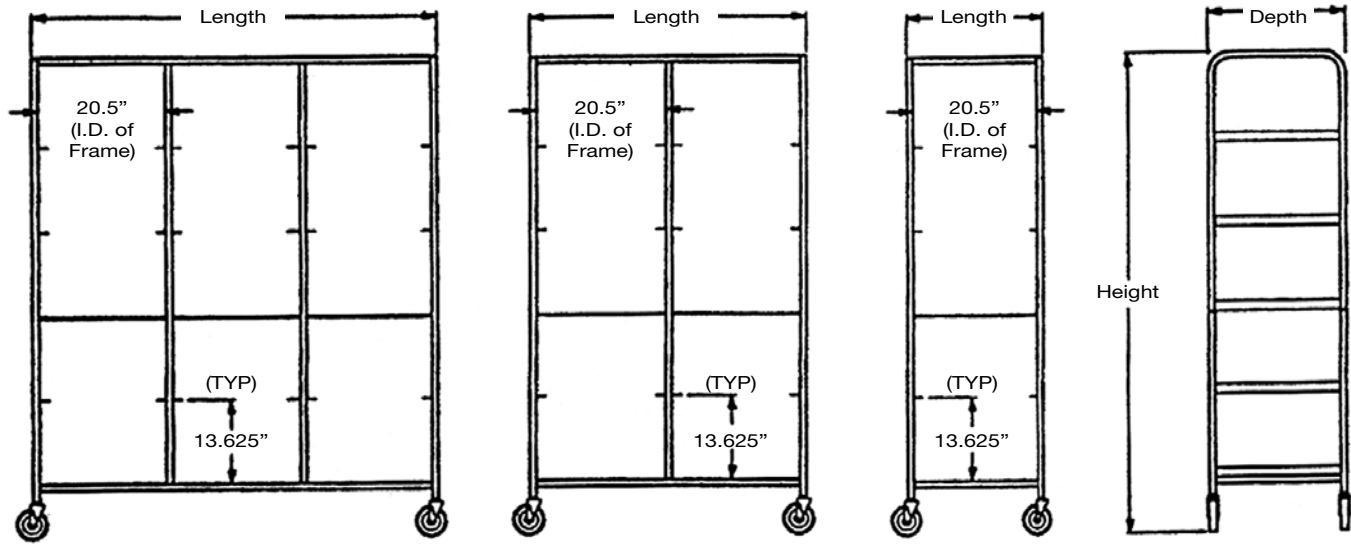

Construction

The frame and cross supports are 1" (2.5cm) square stainless steel tubing. The all welded frame requires no assembly. The cart is manufactured from stainless steel. Trayslides are welded to the frame. The universal plastic wash racks have a coated wire cradle insert to hold the domes. The dome storage cart is mounted on four 5" (13cm) diameter swivel casters.

DOMESTIC STORAGE RACKS

Items and Dimensions

System 7

ITEM NUMBER	MODEL NUMBER	LENGTH	DEPTH	HEIGHT	SHIP CUBE	SHIP WEIGHT	CAPACITY DOMES
DXIRDSD740	IDRSD7/40	22.5" (57cm)	22" (56cm)	78" (198cm)	23.8	155 lb. (70.4kg)	40
DXIRDSD780	IDRSD7/80	44" (112cm)	22" (56cm)	78" (198cm)	46.7	205 lb. (91.1kg)	80
DXIRDSD7120	IDRSD7/120	65.5" (166cm)	22" (56cm)	78" (198cm)	73.4	288 lb. (129.4kg)	120

System 9

ITEM NUMBER	MODEL NUMBER	LENGTH	DEPTH	HEIGHT	SHIP CUBE	SHIP WEIGHT	CAPACITY DOMES
DXIRDSD950	IDRSD9/50	22.5" (57cm)	22" (56cm)	78" (198cm)	23.8	158 lb. (71.7kg)	50
DXIRDSD9100	IDRSD9/100	44" (112cm)	22" (56cm)	78" (198cm)	46.7	228 lb. (103.5kg)	100
DXIRDSD9150	IDRSD7/120	65.5" (166cm)	22" (56cm)	78" (198cm)	73.4	285 lb. (129.4kg)	150