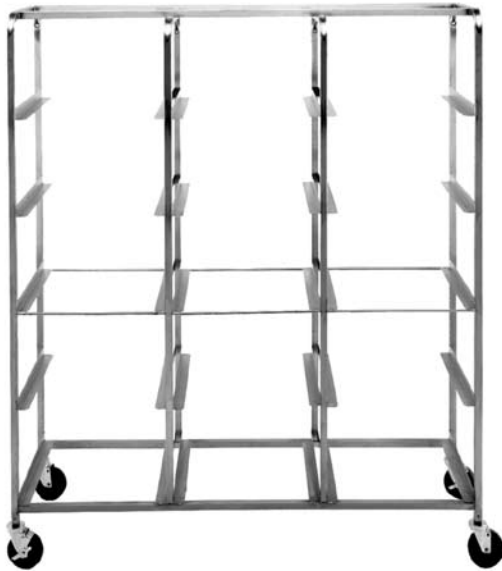

DOMESTORAGE RACKS

Item Numbers: DXIRDSD9150 or DXIRDSD7120

Item Numbers: DX10053 (9" Dome Covers)
DX10018 (7" Dome Covers)

System 9 9" Dome Covers Racks Stainless Item Numbers

- DXIRDSD950
Holds 50 Dome Covers
- DXIRDSD9100
Holds 100 Dome Covers
- DXIRDSD9150
Holds 150 Dome Covers

System 7 7" Dome Covers Racks Stainless Item Numbers

- DXIRDSD740
Holds 50 Dome Covers
- DXIRDSD780
Holds 100 Dome Covers
- DXIRDSD7120
Holds 150 Dome Covers

Washrack With Wire Cradle

- DX10053 9" Dome Covers
- DX10018 7" Dome Covers

Application

Dinex® dome storage carts store and dry both insulated style domes and underliners. The storage carts have individual racks to hold both dome covers and underliners between warewashing, storage, and makeup areas with minimum handling. The Dinex® cart comes complete with the universal dish rack and wire insert.

Construction

The frame and cross supports are 1" (2.5cm) square stainless steel tubing. The all welded frame requires no assembly. The cart is manufactured from stainless steel. Trayslides are welded to the frame. The universal plastic wash racks have a coated wire cradle insert to hold the domes. The dome storage cart is mounted on four 5" (13cm) diameter swivel casters.