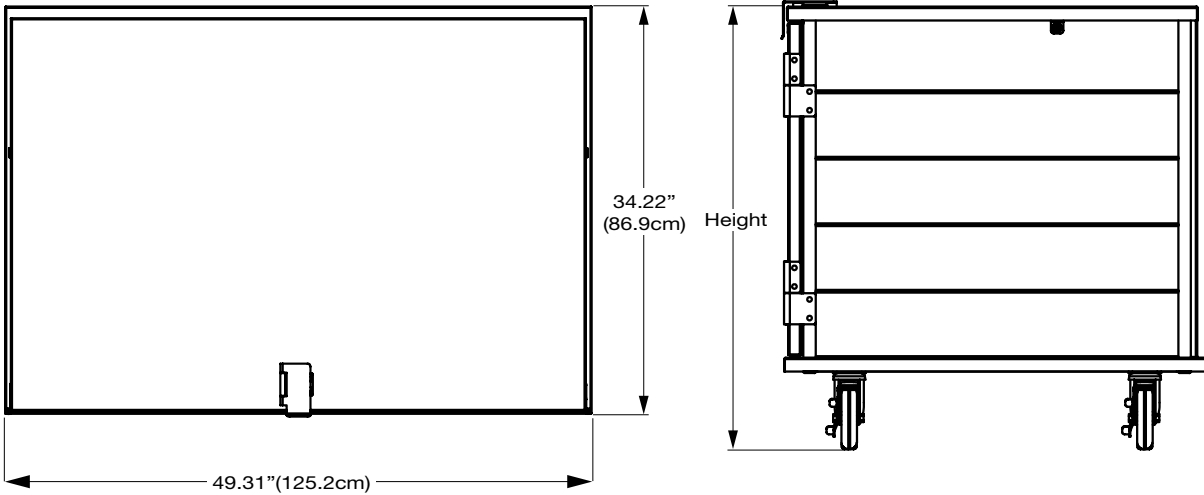

## Items and Dimensions

ITEM NUMBER	MODEL NUMBER	LENGTH	DEPTH	HEIGHT	SHIP WEIGHT	SHIP CUBE	TRAY SPACING	TRAY CAPACITY
DXPSC202D	PSC/202D	49.31" (125.2cm)	34.22" (86.9cm)	35.60" (90.4cm)	300 lb. (136kg)			
DXPSCPT202D	PSCPT/202D	49.31" (125.2cm)	34.22" (86.9cm)	35.60" (90.4cm)	310 lb. (141kg)	33	5.25"	20
DXPSC242D	PSC/242D	49.31" (125.2cm)	34.22" (86.9cm)	40.95" (104.0cm)	320 lb. (145kg)			
DXPSCPT242D	PSCPT/242D	49.31" (125.2cm)	34.22" (86.9cm)	40.95" (104.0cm)	330 lb. (150kg)	38	5.25"	24
DXPSC282D	PSC/282D	49.31" (125.2cm)	34.22" (86.9cm)	46.29" (117.6cm)	330 lb. (150kg)			
DXPSCPT282D	PSCPT/282D	49.31" (125.2cm)	34.22" (86.9cm)	46.29" (117.6cm)	340 lb. (154kg)	44.4	5.25"	28
DXPSC322D	PSC/322D	49.31" (125.2cm)	34.22" (86.9cm)	51.64" (131.2cm)	340 lb. (154kg)			
DXPSCPT322D	PSCPT/322D	49.31" (125.2cm)	34.22" (86.9cm)	51.64" (131.2cm)	350 lb. (154kg)	49.25	5.25"	32