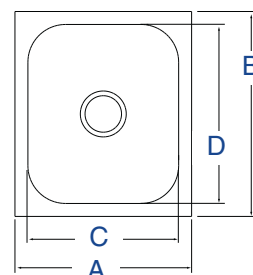

Technical Services: 800.628.0832
Technical Services Fax: 920.459.5462

UNDERMOUNT/WELDED-IN SINKS**DIMENSIONS** (inches (cm))**Single Bowl**

Top View

Top View - 10101-1

Top View - 16141-1

Double Bowl

Top View

Triple Bowl

Top View

Front View - All

SPECIFICATIONS

Item No.	Number of Bowls	Gauge	Overall Dimensions (A x B)	Bowl Dimensions (C x D)	Bowl Depth (E)	Drain Diameter	Case Lot	Case Weight LB (KG)
9101-1	Single	20	11 x 16 (27.9 x 40.6)	9 x 14 (22.9 x 35.6)	9¼ (23.5)	3½ (8.9)	4	16 (7.3)
10101-0*	Single	20	12 x 16 (30.5 x 40.6)	10 x 14 (25.4 x 35.6)	9¼ (23.5)	3½ (8.9)	4	16 (7.3)
10101-1	Single	20	12 x 16 (30.5 x 40.6)	10 x 14 (25.4 x 35.6)	9¼ (23.5)	3½ (8.9)	4	16 (7.3)
12101-1	Single	20	14 x 16 (35.6 x 40.6)	12 x 14 (30.5 x 35.6)	9¼ (23.5)	3½ (8.9)	2	13 (5.9)
9102-1	Double	20	21 x 16 (53.3 x 40.6)	9 x 14 (22.9 x 35.6)	9¼ (23.5)	3½ (8.9)	1	12 (5.4)
10102-1	Double	20	23 x 16 (58.4 x 40.6)	10 x 14 (25.4 x 35.6)	9¼ (23.5)	3½ (8.9)	1	12 (5.4)
12102-1	Double	20	27 x 16 (68.6 x 40.6)	12 x 14 (30.5 x 35.6)	9¼ (23.5)	3½ (8.9)	1	14 (6.4)
9103-1	Triple	20	31 x 16 (78.7 x 40.6)	9 x 14 (22.9 x 35.6)	9¼ (23.5)	3½ (8.9)	1	17 (7.7)
10103-1	Triple	20	34 x 16 (86.4 x 40.6)	10 x 14 (25.4 x 35.6)	9¼ (23.5)	3½ (8.9)	1	17 (7.7)
12103-1	Triple	20	40 x 16 (101.6 x 40.6)	12 x 14 (30.5 x 35.6)	9¼ (23.5)	3½ (8.9)	1	23 (10.4)
12121-1	Single	18	14 x 16 (35.6 x 40.6)	12 x 14 (30.5 x 35.6)	12 (30.5)	3½ (8.9)	2	13 (5.9)
16141-1	Single	18	18 x 21 (45.7 x 53.3)	16 x 19 (40.6 x 48.3)	14 (35.6)	3½ (8.9)	1	16 (7.3)
12122-1	Double	18	27 x 16 (68.6 x 40.6)	12 x 14 (30.5 x 35.6)	12 (30.5)	3½ (8.9)	1	15.7 (7.1)
12123-1	Triple	18	40 x 16 (101.6 x 40.6)	12 x 14 (30.5 x 35.6)	12 (30.5)	3½ (8.9)	1	25.5 (11.6)
12123-2	Triple	18	40 x 16 (101.6 x 40.6)	12 x 14 (30.5 x 35.6)	12 (30.5)	2 (5.1)	1	28 (12.7)