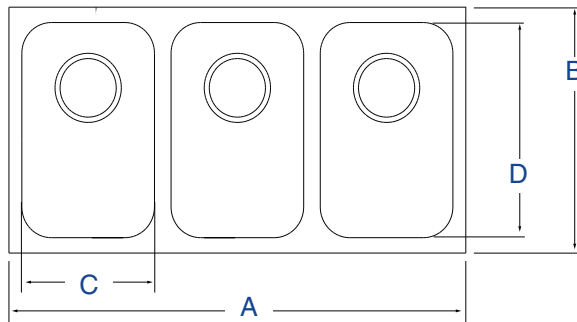

Technical Services: 800.628.0832
Technical Services Fax: 920.459.5462

UNDERMOUNT/WELDED-IN SINKS**DIMENSIONS** (inches (cm))**Single Bowl**

Top View

Top View - 10101-1

Top View - 16141-1

Double Bowl

Top View

Triple Bowl

Top View

Front View - All

SPECIFICATIONS

Item No.	Number of Bowls	Gauge	Overall Dimensions (A x B)	Bowl Dimensions (C x D)	Bowl Depth (E)	Drain Diameter	Case Lot	Case Weight LB (KG)
9101-1	Single	20	11 x 16 (27.9 x 40.6)	9 x 14 (22.9 x 35.6)	9¼ (23.5)	3½ (8.9)	4	16 (7.3)
10101-0*	Single	20	12 x 16 (30.5 x 40.6)	10 x 14 (25.4 x 35.6)	9¼ (23.5)	3½ (8.9)	4	16 (7.3)
10101-1	Single	20	12 x 16 (30.5 x 40.6)	10 x 14 (25.4 x 35.6)	9¼ (23.5)	3½ (8.9)	4	16 (7.3)
12101-1	Single	20	14 x 16 (35.6 x 40.6)	12 x 14 (30.5 x 35.6)	9¼ (23.5)	3½ (8.9)	2	13 (5.9)
9102-1	Double	20	21 x 16 (53.3 x 40.6)	9 x 14 (22.9 x 35.6)	9¼ (23.5)	3½ (8.9)	1	12 (5.4)
10102-1	Double	20	23 x 16 (58.4 x 40.6)	10 x 14 (25.4 x 35.6)	9¼ (23.5)	3½ (8.9)	1	12 (5.4)
12102-1	Double	20	27 x 16 (68.6 x 40.6)	12 x 14 (30.5 x 35.6)	9¼ (23.5)	3½ (8.9)	1	14 (6.4)
9103-1	Triple	20	31 x 16 (78.7 x 40.6)	9 x 14 (22.9 x 35.6)	9¼ (23.5)	3½ (8.9)	1	17 (7.7)
10103-1	Triple	20	34 x 16 (86.4 x 40.6)	10 x 14 (25.4 x 35.6)	9¼ (23.5)	3½ (8.9)	1	17 (7.7)
12103-1	Triple	20	40 x 16 (101.6 x 40.6)	12 x 14 (30.5 x 35.6)	9¼ (23.5)	3½ (8.9)	1	23 (10.4)
12121-1	Single	18	14 x 16 (35.6 x 40.6)	12 x 14 (30.5 x 35.6)	12 (30.5)	3½ (8.9)	2	13 (5.9)
16141-1	Single	18	18 x 21 (45.7 x 53.3)	16 x 19 (40.6 x 48.3)	14 (35.6)	3½ (8.9)	1	16 (7.3)
12122-1	Double	18	27 x 16 (68.6 x 40.6)	12 x 14 (30.5 x 35.6)	12 (30.5)	3½ (8.9)	1	15.7 (7.1)
12123-1	Triple	18	40 x 16 (101.6 x 40.6)	12 x 14 (30.5 x 35.6)	12 (30.5)	3½ (8.9)	1	25.5 (11.6)
12123-2	Triple	18	40 x 16 (101.6 x 40.6)	12 x 14 (30.5 x 35.6)	12 (30.5)	2 (5.1)	1	28 (12.7)