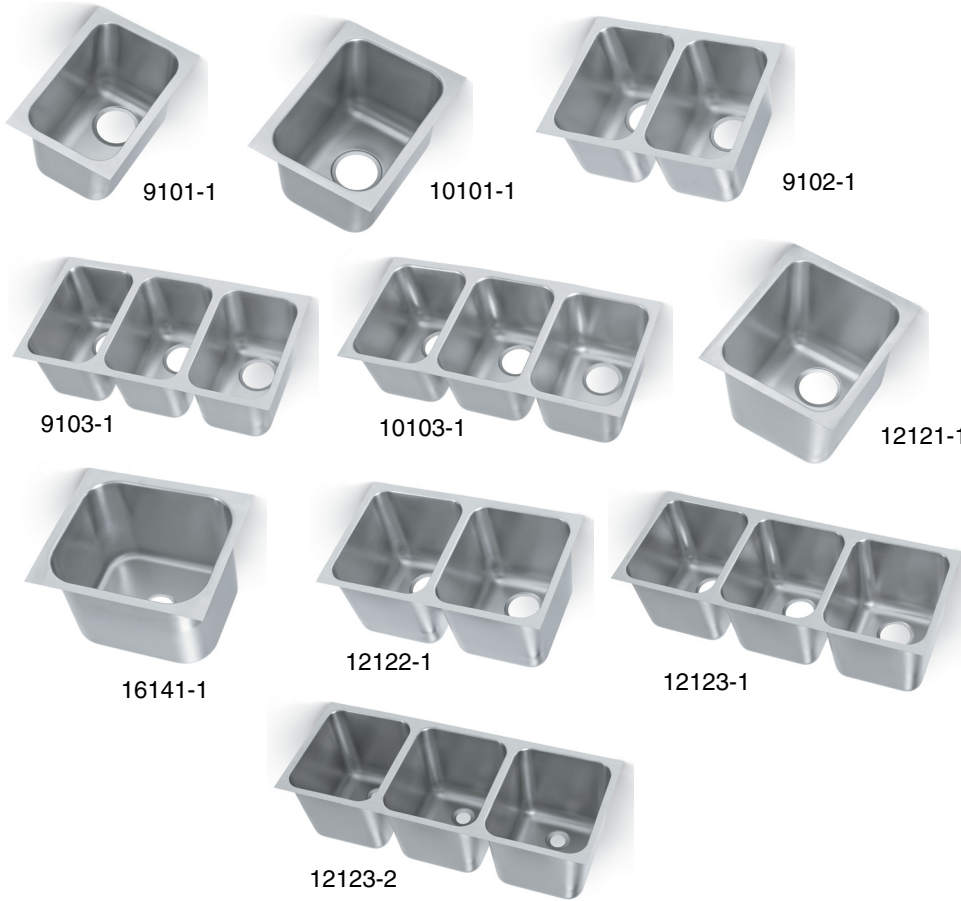

Outperform every day.™

Project:

Item Number:

Quantity:

Undermount/Welded-in Sinks

The Vollrath Company, L.L.C.

UNDERMOUNT/WELDED-IN SINKS

Undermount/Welded-in Sinks

MODELS

Item	Overall Size
Heavy Weight 20 Gauge	
Single Bowl	
9101-1	11" x 16"
10101-0*	12" x 16"
10101-1	12" x 16"
12101-1	14" x 16"
Double Bowl	
9102-1	21" x 16"
10102-1	23" x 16"
12102-1	27" x 16"
Triple Bowl	
9103-1	31" x 16"
10103-1	34" x 16"
12103-1	40" x 16"
Super Heavy Weight 18 Gauge	
Single Bowl	
12121-1	14" x 16"
16141-1	18" x 21"
Double Bowl	
12122-1	27" x 16"
Triple Bowl	
12123-1	40" x 16"
12123-2	40" x 16"

*Solid bowl. No drain.

DESCRIPTION

Vollrath Undermount/Welded-in Sinks are designed and built to withstand vigorous use in professional and commercial kitchens.

FEATURES

- Available in heavy-weight 20 gauge and extra-heavy weight 18 gauge
- Type 304 stainless steel
- 1 inch flange
- Satin finish bowl with brushed finished flange
- One-piece drawn bowl
- Made in USA

WARRANTY: All models shown come with Vollrath's standard warranty against defects in materials and workmanship. For full warranty details, please refer to the Vollrath Equipment and Smallwares Catalog.

Due to continued product improvement, please consult www.vollrath.com for current product specifications.

Approvals	Date

Outperform every day.™
www.vollrath.com

The Vollrath Company, L.L.C.
1236 North 18th Street
Sheboygan, WI 53081-3201 U.S.A.
Customer Service: 800.628.0830
Canada Customer Service: 800.695.8560
Main Fax: 800.752.5620 or 920.459.6573

Technical Services: 800.628.0832
Technical Services Fax: 920.459.5462