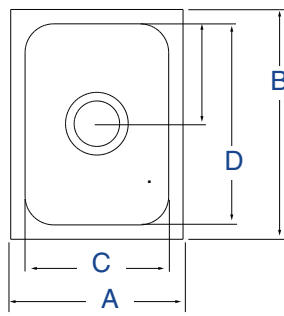

Technical Services: 800.628.0832
Technical Services Fax: 920.459.5462

UNDERMOUNT/WELDED-IN SINKS**DIMENSIONS** (inches (cm))**Single Bowl**

Top View

Top View - 10101-1

Top View - 16141-1

Double Bowl

Top View

Triple Bowl

Top View

Front View - All

SPECIFICATIONS

Item No.	Number of Bowls	Gauge	Overall Dimensions (A x B)	Bowl Dimensions (C x D)	Bowl Depth (E)	Drain Diameter	Case Lot	Case Weight LB (KG)
9101-1	Single	20	11 x 16 (27.9 x 40.6)	9 x 14 (22.9 x 35.6)	9¼ (23.5)	3½ (8.9)	4	16 (7.3)
10101-0*	Single	20	12 x 16 (30.5 x 40.6)	10 x 14 (25.4 x 35.6)	9¼ (23.5)	3½ (8.9)	4	16 (7.3)
10101-1	Single	20	12 x 16 (30.5 x 40.6)	10 x 14 (25.4 x 35.6)	9¼ (23.5)	3½ (8.9)	4	16 (7.3)
12101-1	Single	20	14 x 16 (35.6 x 40.6)	12 x 14 (30.5 x 35.6)	9¼ (23.5)	3½ (8.9)	2	13 (5.9)
9102-1	Double	20	21 x 16 (53.3 x 40.6)	9 x 14 (22.9 x 35.6)	9¼ (23.5)	3½ (8.9)	1	12 (5.4)
10102-1	Double	20	23 x 16 (58.4 x 40.6)	10 x 14 (25.4 x 35.6)	9¼ (23.5)	3½ (8.9)	1	12 (5.4)
12102-1	Double	20	27 x 16 (68.6 x 40.6)	12 x 14 (30.5 x 35.6)	9¼ (23.5)	3½ (8.9)	1	14 (6.4)
9103-1	Triple	20	31 x 16 (78.7 x 40.6)	9 x 14 (22.9 x 35.6)	9¼ (23.5)	3½ (8.9)	1	17 (7.7)
10103-1	Triple	20	34 x 16 (86.4 x 40.6)	10 x 14 (25.4 x 35.6)	9¼ (23.5)	3½ (8.9)	1	17 (7.7)
12103-1	Triple	20	40 x 16 (101.6 x 40.6)	12 x 14 (30.5 x 35.6)	9¼ (23.5)	3½ (8.9)	1	23 (10.4)
12121-1	Single	18	14 x 16 (35.6 x 40.6)	12 x 14 (30.5 x 35.6)	12 (30.5)	3½ (8.9)	2	13 (5.9)
16141-1	Single	18	18 x 21 (45.7 x 53.3)	16 x 19 (40.6 x 48.3)	14 (35.6)	3½ (8.9)	1	16 (7.3)
12122-1	Double	18	27 x 16 (68.6 x 40.6)	12 x 14 (30.5 x 35.6)	12 (30.5)	3½ (8.9)	1	15.7 (7.1)
12123-1	Triple	18	40 x 16 (101.6 x 40.6)	12 x 14 (30.5 x 35.6)	12 (30.5)	3½ (8.9)	1	25.5 (11.6)
12123-2	Triple	18	40 x 16 (101.6 x 40.6)	12 x 14 (30.5 x 35.6)	12 (30.5)	2 (5.1)	1	28 (12.7)