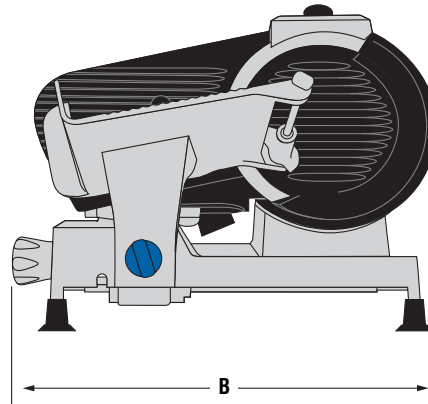

LIGHT AND MEDIUM-DUTY SLICERS

MODELS

40900 SLR7009/N 9" Light-Duty Electric Slicer (US/Canada)
 40901 SLR7010/N 10" Light-Duty Electric Slicer (US/Canada)

40902 SLR7312/N 12" Medium-Duty Electric Slicer (US/Canada)

DIMENSIONS

Dimensions shown in inches (cm).

40900 and 40901

Front View

Side View

40902

Front View

Side View

SPECIFICATIONS

Item	Dimensions			Drive	HP	Voltage	Amps	Plug
	(A) Width	(B) Depth	(C) Height					
40900	-	-	-	Belt	1/4	120	1.2	NEMA 5-15P
40901	17½ (44.5)	20 (50.8)	15 (38.1)	Belt	1/3	120	1.5	NEMA 5-15P
40902	-	-	-	Belt	1/3	120	1.5	NEMA 5-15P