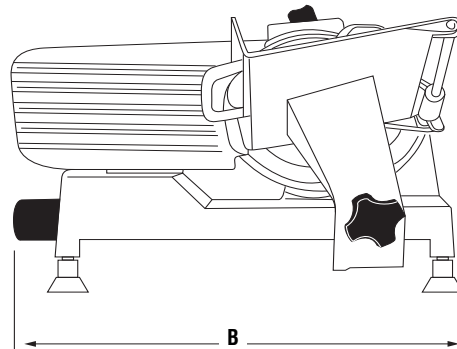

DIMENSIONS

Dimensions shown in inches (cm).

40900 and 40901

Front View

Side View

40902

Front View

Side View

SPECIFICATIONS

Item	Dimensions			Drive	HP	Voltage	Amps	Plug
	(A) Width	(B) Depth	(C) Height					
40900	-	-	-	Belt	1/4	120	1.2	NEMA 5-15P
40901	17½ (44.5)	20 (50.8)	15 (38.1)	Belt	1/3	120	1.5	NEMA 5-15P
40902	-	-	-	Belt	1/3	120	1.5	NEMA 5-15P