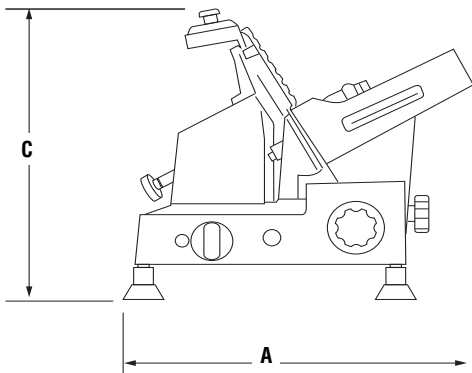

DIMENSIONS

Dimensions shown in inches (cm).

40900 and 40901

Front View

Side View

40902

Front View

Side View

SPECIFICATIONS

Item	Dimensions			Drive	HP	Voltage	Amps	Plug
	(A) Width	(B) Depth	(C) Height					
40900	-	-	-	Belt	1/4	120	1.2	NEMA 5-15P
40901	17½ (44.5)	20 (50.8)	15 (38.1)	Belt	1/3	120	1.5	NEMA 5-15P
40902	-	-	-	Belt	1/3	120	1.5	NEMA 5-15P