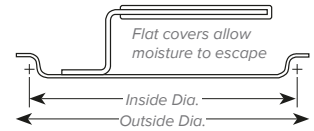

Wear-Ever® Covers for Aluminum Cookware

- 14-gauge 3004 aluminum
- Welded Torogard™ dipped handle — stays cool to the touch, is heat resistant up to 180°F (82°C), and is equipped with antimicrobial protection
- Easy-grasp handle design for safety and hanging convenience
- Flat covers: Height with handle: 1½" (4.1 cm)
- Domed covers: Deep satin finish

FLAT COVERS	OUTSIDE DIA: IN (CM)	INSIDE DIA: IN (CM)	HEIGHT W/ HANDLE: IN (CM)	DOMED COVERS	OUTSIDE DIA: IN (CM)	INSIDE DIA: IN (CM)	HEIGHT W/ HANDLE IN (CM)	CASE LOT
67311	6⅝ (16.8)	6⅞ (15.4)	1⅝ (4.1)	67411	6⅝ (16.8)	5⅞ (14.9)	2⅞ (5.2)	1
67327	7⅞ (20)	7⅞ (18.1)	1⅝ (4.1)	67427	7⅞ (20)	7⅞ (18.1)	2⅞ (5.2)	1
67312	8⅞ (21.1)	7⅞ (20)	1⅝ (4.1)	67412	8⅞ (21.3)	7½ (19.1)	2⅞ (5.4)	1
67313	9⅞ (23.3)	8⅞ (22.3)	1⅝ (4.1)	67413	9⅞ (23.8)	8½ (21.6)	2⅞ (5.4)	1
67314	9⅞ (24.9)	9⅞ (23.6)	1⅝ (4.1)	67424	10 (25.4)	8¾ (22.2)	2⅞ (5.6)	1
67315	10½ (26.7)	9⅞ (25)	1⅝ (4.1)	—	—	—	—	1
67509	10¾ (27.3)	10⅞ (25.7)	1⅝ (4.1)	67409	10¾ (27.3)	9¾ (24.8)	2¼ (5.7)	1
67317	11⅞ (28.4)	10⅞ (27.1)	1⅝ (4.1)	67417	11⅞ (28.9)	10½ (26.7)	2⅞ (5.6)	1
67318	12 (30.5)	11⅞ (29.1)	1⅝ (4.1)	—	—	—	—	1
67320	12¾ (31.4)	11⅞ (30.1)	1⅝ (4.1)	—	—	—	—	1
67521	12¾ (32.4)	12⅞ (30.7)	1⅝ (4.1)	67421	12⅞ (32.7)	11¼ (29.8)	2⅞ (5.8)	1
67533	13⅞ (34.4)	13⅞ (33.3)	1⅝ (4.1)	67433	13⅞ (34.4)	13⅞ (33.3)	2⅞ (5.8)	1
67541	14⅞ (37.8)	14⅞ (36)	1⅝ (4.1)	67441	14⅞ (37.8)	14⅞ (36)	2⅞ (6.2)	1
67561	17⅞ (43.5)	16¼ (41.3)	1⅝ (4.1)	67461	17⅞ (43.5)	16¼ (41.3)	2⅞ (6.2)	1
67581	18⅞ (47.9)	18⅞ (46.1)	1⅝ (4.1)	—	—	—	—	1
67691	20⅞ (53)	20⅞ (51.2)	1⅝ (4.1)	67491	20⅞ (53)	20⅞ (51.2)	2⅞ (6.5)	1

Replacement Handles

- Silicone insulating sleeve
- Oven safe to 450°F (232°C) continuously or 600°F (316°C) intermittently

COOL HANDLE® REPLACEMENTS

ITEM #	DESCRIPTION	LENGTH: IN (CM)	CASE LOT
3009	Cool Handle® I	6⅝ (16.8)	12
3010	Cool Handle® II	4½ (11.4)	12
3011	Cool Handle® III	4 (10.2)	12