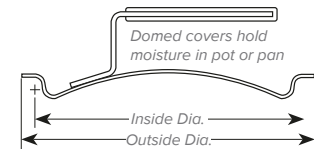

Wear-Ever® Covers for Aluminum Cookware

- 14-gauge 3004 aluminum
- Welded Torogard™ dipped handle — stays cool to the touch, is heat resistant up to 180°F (82°C), and is equipped with antimicrobial protection
- Easy-grasp handle design for safety and hanging convenience
- Flat covers: Height with handle: 1½" (4.1 cm)
- Domed covers: Deep satin finish

FLAT COVERS	OUTSIDE DIA: IN (CM)	INSIDE DIA: IN (CM)	HEIGHT W/ HANDLE: IN (CM)	DOMED COVERS	OUTSIDE DIA: IN (CM)	INSIDE DIA: IN (CM)	HEIGHT W/ HANDLE IN (CM)	CASE LOT
67311	6⅝ (16.8)	6⅞ (15.4)	1⅝ (4.1)	67411	6⅝ (16.8)	5⅞ (14.9)	2⅞ (5.2)	1
67327	7⅞ (20)	7⅞ (18.1)	1⅝ (4.1)	67427	7⅞ (20)	7⅞ (18.1)	2⅞ (5.2)	1
67312	8⅞ (21.1)	7⅞ (20)	1⅝ (4.1)	67412	8⅞ (21.3)	7½ (19.1)	2⅞ (5.4)	1
67313	9⅞ (23.3)	8⅞ (22.3)	1⅝ (4.1)	67413	9⅞ (23.8)	8½ (21.6)	2⅞ (5.4)	1
67314	9⅞ (24.9)	9⅞ (23.6)	1⅝ (4.1)	67424	10 (25.4)	8¾ (22.2)	2⅞ (5.6)	1
67315	10½ (26.7)	9⅞ (25)	1⅝ (4.1)	—	—	—	—	1
67509	10¾ (27.3)	10⅞ (25.7)	1⅝ (4.1)	67409	10¾ (27.3)	9¾ (24.8)	2¼ (5.7)	1
67317	11⅞ (28.4)	10⅞ (27.1)	1⅝ (4.1)	67417	11⅞ (28.9)	10½ (26.7)	2⅞ (5.6)	1
67318	12 (30.5)	11⅞ (29.1)	1⅝ (4.1)	—	—	—	—	1
67320	12¾ (31.4)	11⅞ (30.1)	1⅝ (4.1)	—	—	—	—	1
67521	12¾ (32.4)	12⅞ (30.7)	1⅝ (4.1)	67421	12⅞ (32.7)	11¼ (29.8)	2⅞ (5.8)	1
67533	13⅞ (34.4)	13⅞ (33.3)	1⅝ (4.1)	67433	13⅞ (34.4)	13⅞ (33.3)	2⅞ (5.8)	1
67541	14⅞ (37.8)	14⅞ (36)	1⅝ (4.1)	67441	14⅞ (37.8)	14⅞ (36)	2⅞ (6.2)	1
67561	17⅞ (43.5)	16¼ (41.3)	1⅝ (4.1)	67461	17⅞ (43.5)	16¼ (41.3)	2⅞ (6.2)	1
67581	18⅞ (47.9)	18⅞ (46.1)	1⅝ (4.1)	—	—	—	—	1
67691	20⅞ (53)	20⅞ (51.2)	1⅝ (4.1)	67491	20⅞ (53)	20⅞ (51.2)	2⅞ (6.5)	1

Replacement Handles

- Silicone insulating sleeve
- Oven safe to 450°F (232°C) continuously or 600°F (316°C) intermittently

COOL HANDLE® REPLACEMENTS

ITEM #	DESCRIPTION	LENGTH: IN (CM)	CASE LOT
3009	Cool Handle® I	6⅝ (16.8)	12
3010	Cool Handle® II	4½ (11.4)	12
3011	Cool Handle® III	4 (10.2)	12