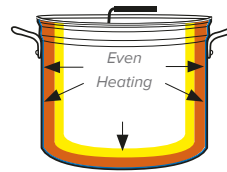

3-PLY COOKWARE

CONVENTIONAL COOKWARE

18-8 stainless steel interior does not affect color or flavors of food

3004 aluminum core provides even heat on bottom of pan and side walls

18-0 stainless steel exterior for durability and for use with gas, electric, or induction ranges