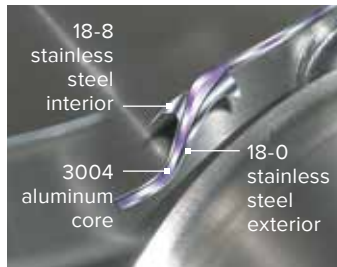

## COOK ON FLAVOR-NEUTRAL 18-8 STAINLESS STEEL

Backed by a lifetime warranty and engineered to retain a precise combination of commercial strength and ergonomic characteristics, Vollrath's Tribute® line has earned its reputation as one of the industry's top-performing cookware lines. The heavy-duty 18-8 non-corrosive stainless steel interior guarantees flavor neutrality and is surrounded by a layer of aluminum for even thermal distribution. The magnetic stainless steel outer layer makes Tribute® a perfect choice for induction cooking. This exceptional cookware line includes Vollrath's TriVent® handle, an industry-leading handle known for durability and comfort, attached securely with the lifetime Ever-Tite™ Riveting System.

3-PLY COOKWARE

CONVENTIONAL COOKWARE

18-8 stainless steel interior does not affect color or flavors of food

3004 aluminum core provides even heat on bottom of pan and side walls

18-0 stainless steel exterior for durability and for use with gas, electric, or induction ranges