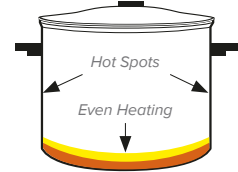

3-PLY COOKWARE

CONVENTIONAL COOKWARE

18-8 stainless steel interior does not affect color or flavors of food

3004 aluminum core provides even heat on bottom of pan and side walls

18-0 stainless steel exterior for durability and for use with gas, electric, or induction ranges