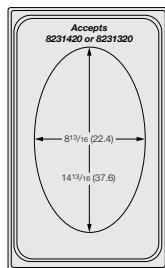

## Miramar® Single Well Templates

Top view –  
Night Sky

Plain Stainless

Stainless/Satin Edge

Night Sky

Oyster

Underside integral  
rib design for extra  
strength & securing  
template in well

PLAIN STAINLESS ITEM	STAINLESS/SATIN-FINISH EDGE ITEM	NIGHT SKY ITEM	OYSTER ITEM	DESCRIPTION	ACCOMMODATES	CASE LOT
8240014	8240016	8240010	8240012	Blank template	--	1
8240114	8240116	8240110	8240112	One large oval	(1) 8231420 or (1) 8231320	1
8240214	8240216	8240210	8240212	Oval and 1/2 oval	(1) 8230110 or 8230210 & (1) 8230620	1
8240314	8240316	8240310	8240312	Two small ovals	(2) 8230110 or 8230210	1
8240414	8240416	8240410	8240412	One oval and two half ovals	(1) 8230110 or 8230210 & (2) 8230620	1
8240514	8240516	8240510	8240512	One rectangle (3/4 size)	(1) 8231520	1
8240614	8240616	8240610	8240612	One medium round	(1) 8230010	1
8240714	8240716	8240710	8240712	One large round	(1) 8231220	1
8241314	8241316	8241310	8241312	Four 1/2 ovals	(4) 8230620	1
8241414	8241416	8241410	8241412	One casserole and one half oval	(1) 8203510 or 8230510 & (1) 8230620	1
8241514	8241516	8241510	8241512	2 Triangles	(2) 47667	1
8241914	8241916	8241910	8241912	Six 4 1/4" (10.8 cm) bain maries	(6) 78710	1

### Approximate Dimensions

- Overall Dimensions 21 1/8" x 12 3/4" (53.6 x 32.4cm)

82401XX

82402XX

82403XX

82404XX

82405XX

82406XX