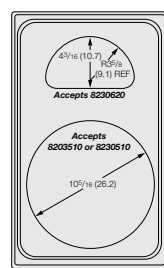

Miramar® Single Well Templates

PLAIN STAINLESS ITEM	STAINLESS/SATIN-FINISH EDGE ITEM	NIGHT SKY ITEM	OYSTER ITEM	DESCRIPTION	ACCOMMODATES	CASE LOT
8240014	8240016	8240010	8240012	Blank template	--	1
8240114	8240116	8240110	8240112	One large oval	(1) 8231420 or (1) 8231320	1
8240214	8240216	8240210	8240212	Oval and 1/2 oval	(1) 8230110 or 8230210 & (1) 8230620	1
8240314	8240316	8240310	8240312	Two small ovals	(2) 8230110 or 8230210	1
8240414	8240416	8240410	8240412	One oval and two half ovals	(1) 8230110 or 8230210 & (2) 8230620	1
8240514	8240516	8240510	8240512	One rectangle (3/4 size)	(1) 8231520	1
8240614	8240616	8240610	8240612	One medium round	(1) 8230010	1
8240714	8240716	8240710	8240712	One large round	(1) 8231220	1
8241314	8241316	8241310	8241312	Four 1/2 ovals	(4) 8230620	1
8241414	8241416	8241410	8241412	One casserole and one half oval	(1) 8203510 or 8230510 & (1) 8230620	1
8241514	8241516	8241510	8241512	2 Triangles	(2) 47667	1
8241914	8241916	8241910	8241912	Six 4 1/4" (10.8 cm) bain maries	(6) 78710	1

Approximate Dimensions

- Overall Dimensions 21 1/8" x 12 3/4" (53.6 x 32.4cm)

82414XX