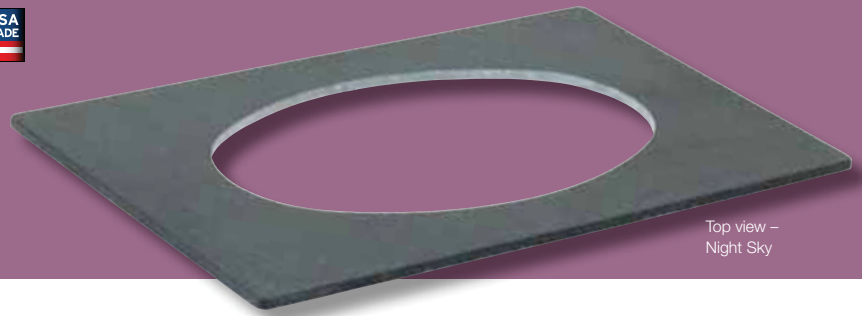

## Miramar® Single Well Templates

Top view –  
Night Sky

Plain Stainless

Stainless/Satin Edge

Night Sky

Oyster

Underside integral  
rib design for extra  
strength & securing  
template in well

PLAIN STAINLESS ITEM	STAINLESS/SATIN-FINISH EDGE ITEM	NIGHT SKY ITEM	OYSTER ITEM	DESCRIPTION	ACCOMMODATES	CASE LOT
8240014	8240016	8240010	8240012	Blank template	--	1
8240114	8240116	8240110	8240112	One large oval	(1) 8231420 or (1) 8231320	1
8240214	8240216	8240210	8240212	Oval and 1/2 oval	(1) 8230110 or 8230210 & (1) 8230620	1
8240314	8240316	8240310	8240312	Two small ovals	(2) 8230110 or 8230210	1
8240414	8240416	8240410	8240412	One oval and two half ovals	(1) 8230110 or 8230210 & (2) 8230620	1
8240514	8240516	8240510	8240512	One rectangle (3/4 size)	(1) 8231520	1
8240614	8240616	8240610	8240612	One medium round	(1) 8230010	1
8240714	8240716	8240710	8240712	One large round	(1) 8231220	1
8241314	8241316	8241310	8241312	Four 1/2 ovals	(4) 8230620	1
8241414	8241416	8241410	8241412	One casserole and one half oval	(1) 8203510 or 8230510 & (1) 8230620	1
8241514	8241516	8241510	8241512	2 Triangles	(2) 47667	1
8241914	8241916	8241910	8241912	Six 4 1/4" (10.8 cm) bain maries	(6) 78710	1

### Approximate Dimensions

- Overall Dimensions 21 1/8" x 12 3/4" (53.6 x 32.4cm)

82401XX

82402XX

82403XX

82404XX

82405XX

82406XX