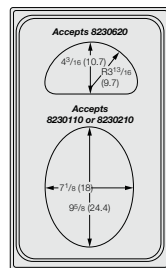

## Miramar® Single Well Templates

Top view –  
Night Sky

Plain Stainless

Stainless/Satin Edge

Night Sky

Oyster

Underside integral  
rib design for extra  
strength & securing  
template in well

PLAIN STAINLESS ITEM	STAINLESS/SATIN-FINISH EDGE ITEM	NIGHT SKY ITEM	OYSTER ITEM	DESCRIPTION	ACCOMMODATES	CASE LOT
8240014	8240016	8240010	8240012	Blank template	--	1
8240114	8240116	8240110	8240112	One large oval	(1) 8231420 or (1) 8231320	1
8240214	8240216	8240210	8240212	Oval and 1/2 oval	(1) 8230110 or 8230210 & (1) 8230620	1
8240314	8240316	8240310	8240312	Two small ovals	(2) 8230110 or 8230210	1
8240414	8240416	8240410	8240412	One oval and two half ovals	(1) 8230110 or 8230210 & (2) 8230620	1
8240514	8240516	8240510	8240512	One rectangle (3/4 size)	(1) 8231520	1
8240614	8240616	8240610	8240612	One medium round	(1) 8230010	1
8240714	8240716	8240710	8240712	One large round	(1) 8231220	1
8241314	8241316	8241310	8241312	Four 1/2 ovals	(4) 8230620	1
8241414	8241416	8241410	8241412	One casserole and one half oval	(1) 8203510 or 8230510 & (1) 8230620	1
8241514	8241516	8241510	8241512	2 Triangles	(2) 47667	1
8241914	8241916	8241910	8241912	Six 4 1/4" (10.8 cm) bain maries	(6) 78710	1

### Approximate Dimensions

- Overall Dimensions 21 1/8" x 12 3/4" (53.6 x 32.4cm)

82401XX

82402XX

82403XX

82404XX

82405XX

82406XX