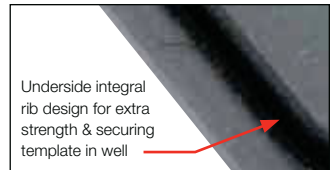

## Miramar® Single Well Templates

Top view –  
Night Sky

Plain Stainless

Stainless/Satin Edge

Night Sky

Oyster

Underside integral  
rib design for extra  
strength & securing  
template in well

PLAIN STAINLESS ITEM	STAINLESS/SATIN-FINISH EDGE ITEM	NIGHT SKY ITEM	OYSTER ITEM	DESCRIPTION	ACCOMMODATES	CASE LOT
8240014	8240016	8240010	8240012	Blank template	--	1
8240114	8240116	8240110	8240112	One large oval	(1) 8231420 or (1) 8231320	1
8240214	8240216	8240210	8240212	Oval and 1/2 oval	(1) 8230110 or 8230210 & (1) 8230620	1
8240314	8240316	8240310	8240312	Two small ovals	(2) 8230110 or 8230210	1
8240414	8240416	8240410	8240412	One oval and two half ovals	(1) 8230110 or 8230210 & (2) 8230620	1
8240514	8240516	8240510	8240512	One rectangle (3/4 size)	(1) 8231520	1
8240614	8240616	8240610	8240612	One medium round	(1) 8230010	1
8240714	8240716	8240710	8240712	One large round	(1) 8231220	1
8241314	8241316	8241310	8241312	Four 1/2 ovals	(4) 8230620	1
8241414	8241416	8241410	8241412	One casserole and one half oval	(1) 8203510 or 8230510 & (1) 8230620	1
8241514	8241516	8241510	8241512	2 Triangles	(2) 47667	1
8241914	8241916	8241910	8241912	Six 4 1/4" (10.8 cm) bain maries	(6) 78710	1