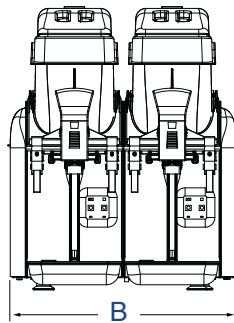

3.2 Gallon Bowl Models - Two Bowl Shown

Top View

Front View

Side View

1.6 Gallon Bowl Models - Two Bowl Shown

Top View

Front View

Side View

SPECIFICATIONS

Item No.	Description	Dimensions IN (CM)			Capacity		Electrical					Weight Lb (Kg)
		(A) Depth	(B) Width	(C) Height	Total Gal (L)	Number of 12 Oz (.35L) Servings	Voltage	HZ	Phase	Amps	Plug	
CBE117-37	One 3.2 Gallon Bowl	22 (55.9)	9½ (24.1)	30¾ (78.1)	3.2 (12.1)	34	115	60	1	11	NEMA 5-15P included	71 (32.2)
CBE127-37	Two 3.2 Gallon Bowls		16⅞ (41)		6.4 (24.2)	68				12		119 (53.9)
CBE167-37	Three 3.2 Gallon Bowls		24½ (62.2)		9.6 (36.3)	102				12		148 (67.1)
CBD117-37	One 1.6 Gallon Bowl	18¾ (47.6)	9⅞ (25.1)	21⅞ (55.6)	1.6 (6.1)	17				5.5		55 (24.9)
CBD127-37	Two 1.6 Gallon Bowls		17⅞ (44.1)		3.2 (12.1)	34				12		75 (34)
600085*	Auto-fill for CBE127-37	11 x 21 x 23 in. (27.9 x 53.3 x 58.4 cm)				-				120		60
600086*	Auto-fill for CBE167-37											41 (18.6)