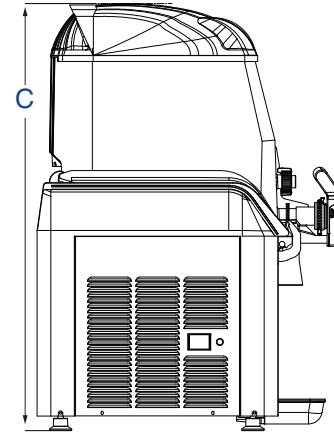

Technical Services
techservicereps@vollrathco.com
Induction Products: 800.825.6036
Countertop Warming Products: 800.354.1970
All Other Products: 800.628.0832

FROZEN BEVERAGE GRANITA MACHINES

DIMENSIONS (shown in inches (cm))

3.2 Gallon Bowl Models - Two Bowl Shown

Top View

Front View

Side View

1.6 Gallon Bowl Models - Two Bowl Shown

Top View

Front View

Side View

SPECIFICATIONS

Item No.	Description	Dimensions IN (CM)			Capacity		Electrical					Weight Lb (Kg)
		(A) Depth	(B) Width	(C) Height	Total Gal (L)	Number of 12 Oz (.35L) Servings	Voltage	HZ	Phase	Amps	Plug	
CBE117-37	One 3.2 Gallon Bowl	22 (55.9)	9½ (24.1)	30¾ (78.1)	3.2 (12.1)	34	115	60	1	11	NEMA 5-15P included	71 (32.2)
CBE127-37	Two 3.2 Gallon Bowls		16⅞ (41)		6.4 (24.2)	68				12		119 (53.9)
CBE167-37	Three 3.2 Gallon Bowls		24½ (62.2)		9.6 (36.3)	102				12		148 (67.1)
CBD117-37	One 1.6 Gallon Bowl	18¾ (47.6)	9⅞ (25.1)	21⅞ (55.6)	1.6 (6.1)	17				5.5		55 (24.9)
CBD127-37	Two 1.6 Gallon Bowls		17⅞ (44.1)		3.2 (12.1)	34				12		75 (34)
600085*	Auto-fill for CBE127-37	11 x 21 x 23 in. (27.9 x 53.3 x 58.4 cm)				-				120		60
600086*	Auto-fill for CBE167-37											41 (18.6)