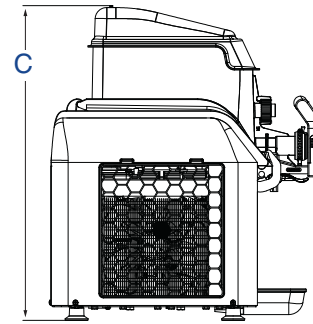

3.2 Gallon Bowl Models - Two Bowl Shown

Top View

Front View

Side View

1.6 Gallon Bowl Models - Two Bowl Shown

Top View

Front View

Side View

SPECIFICATIONS

Item No.	Description	Dimensions IN (CM)			Capacity		Electrical					Weight Lb (Kg)
		(A) Depth	(B) Width	(C) Height	Total Gal (L)	Number of 12 Oz (.35L) Servings	Voltage	HZ	Phase	Amps	Plug	
CBE117-37	One 3.2 Gallon Bowl	22 (55.9)	9½ (24.1)	30¾ (78.1)	3.2 (12.1)	34	115	60	1	11	NEMA 5-15P included	71 (32.2)
CBE127-37	Two 3.2 Gallon Bowls		16⅞ (41)		6.4 (24.2)	68				12		119 (53.9)
CBE167-37	Three 3.2 Gallon Bowls		24½ (62.2)		9.6 (36.3)	102				12		148 (67.1)
CBD117-37	One 1.6 Gallon Bowl	18¾ (47.6)	9⅞ (25.1)	21⅞ (55.6)	1.6 (6.1)	17				5.5		55 (24.9)
CBD127-37	Two 1.6 Gallon Bowls		17⅞ (44.1)		3.2 (12.1)	34				12		75 (34)
600085*	Auto-fill for CBE127-37	11 x 21 x 23 in. (27.9 x 53.3 x 58.4 cm)				-				120		60
600086*	Auto-fill for CBE167-37											41 (18.6)