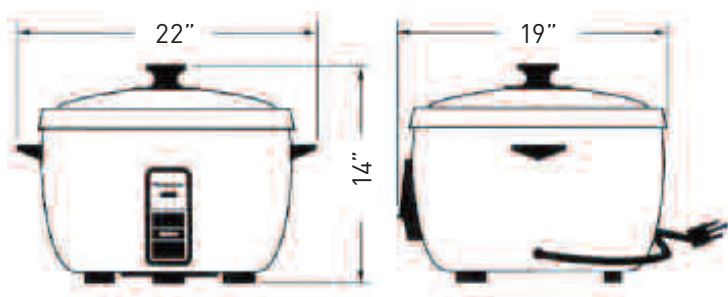

EASY TO CLEAN REMOVABLE PAN LINER

The included non-stick aluminum pan liner lifts out easy from the rice cooker to make washing and rinsing a breeze.

MAINTENANCE

- 1 Year Parts/Labor

SPECIFICATIONS	SR-GA721L
Power Source:	208V - 60Hz
Power Consumption	2235W
Capacity	Raw Rice: 13 lbs. (40 - 6 oz. cups); Servings: 168 - 3 oz. Portions
Keep Warm	N/A
Unit Dimensions (h x w x d)	14" x 22" x 19"
Unit Net Weight	25 lbs.
Exterior Color	Silver
Shipping Weight	30 lbs.