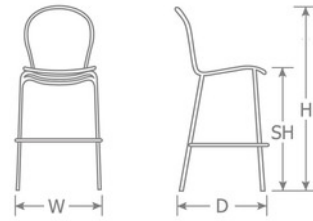

# Ronda Bar #128

Designer: Aldo Ciabatti

## DETAILS

H	W	D	SH	Lbs
46"	21.5"	25"	30"	14.5

Outdoor/Indoor Stacking Barstool

E-coated powder coat finish

Frame: Tubular Steel

Seat/Back: Extended Steel Mesh

Stackability: 4