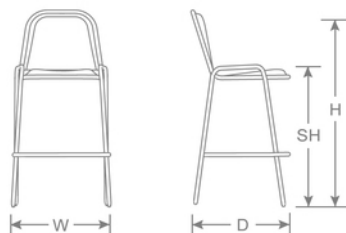

DETAILS

H	W	D	SH	Lbs
44"	24"	24.5"	30"	16

Outdoor/Indoor Stacking Barstool

E-coated powder coat finish

Made in Italy

Frame: Tubular Steel

Seat/Back: Extended Steel Mesh

Stackability: 4

Quick Ship Finishes:

Special Order Ship Finishes:

SHIPPING

Master Pack Quantity: 2

Master Pack Dimensions: 49"x26"x25"

Master Pack Weight: 43 Lbs.

Master Cartons/Pallet: 6

Freight Class: 250