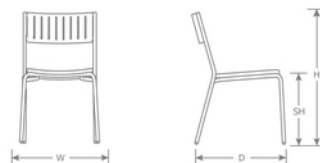

DETAILS

H	W	D	SH	Lbs
32.5"	21"	23.5"	18"	16

Outdoor/Indoor Stacking Side Chair

E-coated powder coat finish

Made in Italy

Frame: Tubular Steel

Seat/Back: Steel Slats

Stackability: 8

Quick Ship Finishes:

Special Order Ship Finishes:

SHIPPING

Master Pack Quantity:	4
Master Pack Dimensions:	40" x 28" x 24"
Master Pack Weight:	75 Lbs.
Master Cartons/Pallet:	6
Freight Class:	150
FOB:	PA 17042