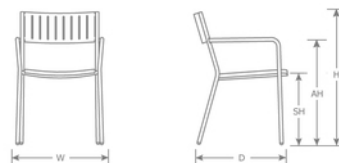

DETAILS

H	W	D	SH	AH	Lbs
32.5"	22"	23.5"	18"	26"	16

Outdoor/Indoor Stacking Armchair

E-coated powder coat finish

Frame: Tubular Steel

Seat/Back: Steel Slats

Stackability: 8

SHIPPING

Master Pack Quantity: 4

Master Pack Dimensions: 40" x 28" x 25"

Master Pack Weight: 74 Lbs.

Master Cartons/Pallet: 6

Freight Class: 150

FOB: PA 17042

Quick Ship Finishes:

-   
24 A/Black
-   
37 A/Moss Grey
-   
41 A/Bronze LIMITED QTY