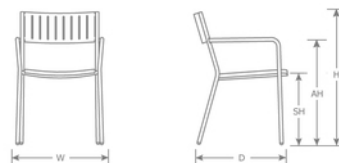

DETAILS

H	W	D	SH	AH	Lbs
32.5"	22"	23.5"	18"	26"	15.5

Outdoor/Indoor Stacking Armchair

E-coated powder coat finish

Made in Italy

Frame: Tubular Steel

Seat/Back: Steel Slats

Stackability: 8

Quick Ship Finishes:

Special Order Ship Finishes:

SHIPPING

Master Pack Quantity:	4
Master Pack Dimensions:	40" x 28" x 25"
Master Pack Weight:	74 Lbs.
Master Cartons/Pallet:	6
Freight Class:	150
FOB:	PA 17042