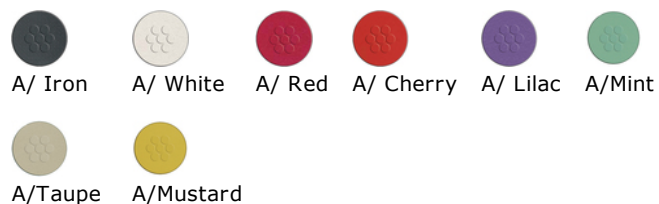

DETAILS

H	W	D	SH	Lbs
32"	21.5"	24"	18"	15.5

Outdoor/Indoor Stacking Side Chair

E-coated powder coat finish

Made in Italy

Frame: Tubular Steel

Seat/Back: Steel Slats

Stackability: 8

Quick Ship Finishes:

Special Order Ship Finishes:

SHIPPING

Master Pack Quantity:	4
Master Pack Dimensions:	39"x29"x24"
Master Pack Weight:	65 Lbs.
Master Cartons/Pallet:	6
Freight Class:	150
FOB:	PA 17042