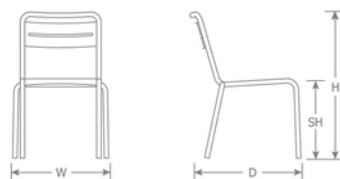

DETAILS

H	W	D	SH	Lbs
32"	21.5"	24"	18"	15.5

Outdoor/Indoor Stacking Side Chair

E-coated powder coat finish

Made in Italy

Frame: Tubular Steel

Seat/Back: Steel Slats

Stackability: 8

Quick Ship Finishes:

Special Order Ship Finishes:

SHIPPING

Master Pack Quantity:	4
Master Pack Dimensions:	39"x29"x24"
Master Pack Weight:	65 Lbs.
Master Cartons/Pallet:	6
Freight Class:	150
FOB:	PA 17042