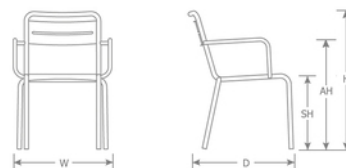

DETAILS

H	W	D	SH	AH	Lbs
32"	23"	24"	18"	25"	17

Outdoor/Indoor Stacking
Armchair

E-coated powder coat finish

Frame: Tubular Steel

Seat/Back: Steel Slats

Stackability: 8

SHIPPING

Master Pack Quantity: 4

Master Pack Dimensions: 48"x30"x23"

Master Pack Weight: 80 Lbs.

Master Cartons/Pallet: 6

Freight Class: 150

FOB: PA 17042

Quick Ship Finishes:

- 
 20 Glossy
Aluminum
- 
 41
A/Bronze
- 
 60
A/Green
- 
 61 A/Blue
- 
 73
A/Cement
LIMITED
QTY