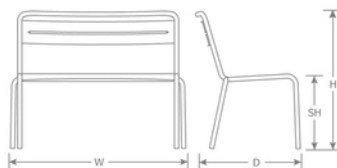

DETAILS

H	W	D	SH	Lbs
32"	46.5"	24.5"	18"	32.5

Outdoor/Indoor Stacking Bench

E-coated powder coat finish

Made in Italy

Frame: Tubular Steel

Seat/Back: Steel Slats

Quick Ship Finishes:

Special Order Ship Finishes:

SHIPPING

Master Pack Quantity:	1
Master Pack Dimensions:	47x33.5x23"
Master Pack Weight:	39 Lbs.
Master Cartons/Pallet:	6
Freight Class:	125
FOB:	PA 17042